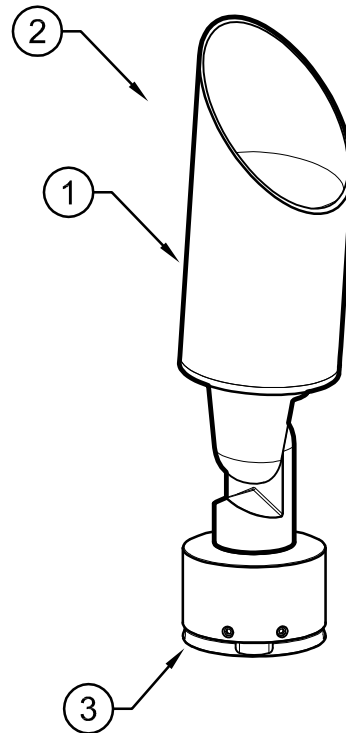

DETAIL LEGEND:

- ① FX LUMINAIRE LR FIXTURE. SEE PLAN LEGEND FOR WATTAGE, BEAM SPREAD AND ACCESSORIES.
- ② AIM FIXTURE A MINIMUM OF 10° OFF VERTICAL TO ALLOW WATER AND DIRT TO DRAIN OFF LENS CAP.
- ③ FX LUMINAIRE VERSABOX

FX LUMINAIRE

1940 Diamond Street
San Marcos, CA 92078
Main: 760-744-5240
Technical Support: 760-591-7383
www.fxI.com

NOTES:

- A. INSTALLATION TO BE COMPLETED IN ACCORDANCE WITH MANUFACTURER'S SPECIFICATIONS.
- B. ACCEPTS 10-15 VOLTS - AC OR DC
- C. SEE PLAN LEGEND FOR LED BOARD OPTION, BEAM SPREADS, AND ACCESSORIES.
- D. ALWAYS REFER TO FX PRODUCT INSTALLATION NOTES PRIOR TO INSTALLATION.

LR UP LIGHT
VERSABOX MOUNT

FXLuminaire.

NOT TO SCALE