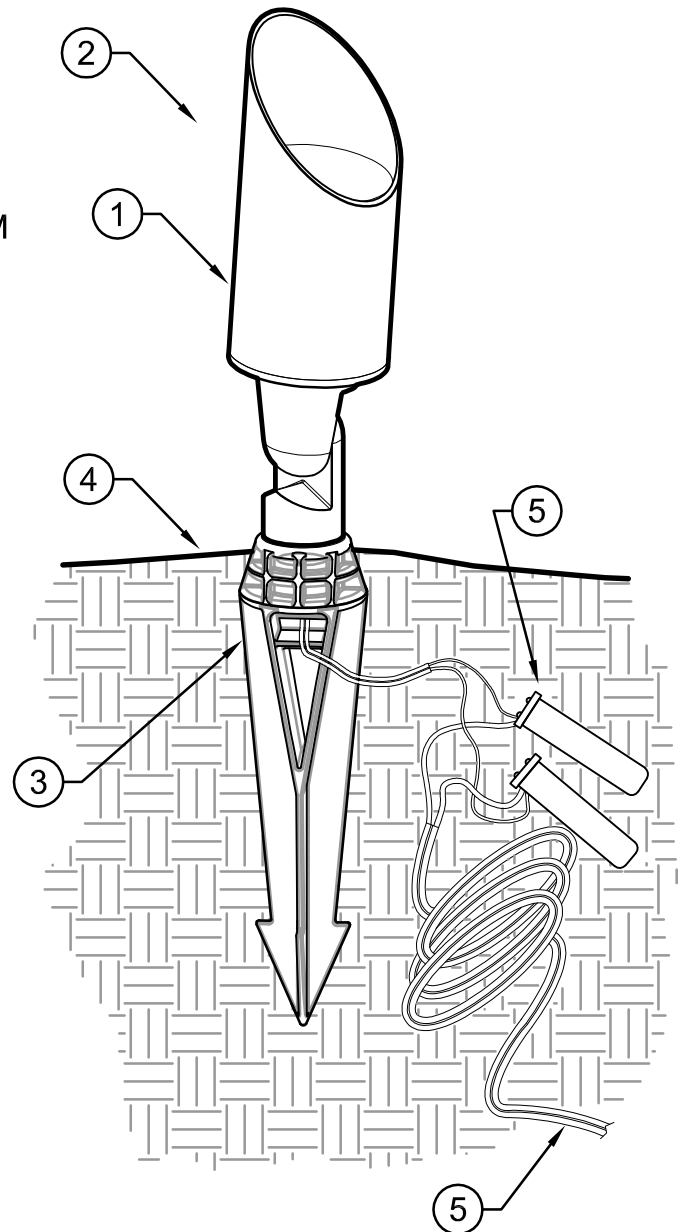

DETAIL LEGEND:

- ① FX LUMINAIRE LR FIXTURE. SEE PLAN LEGEND FOR WATTAGE, BEAM SPREAD AND ACCESSORIES.
- ② AIM FIXTURE A MINIMUM OF 10° OFF VERTICAL TO ALLOW WATER AND DIRT TO DRAIN OFF LENS CAP.
- ③ FX LUMINAIRE SUPER SLOT SPIKE MOUNT.
- ④ FINISHED GRADE.
- ⑤ DIRECT BURY, UF/UL, COPPER, LOW VOLTAGE CABLE WITH WATERPROOF CONNECTION. LEAVE 18" [46 CM] MINIMUM WIRE LOOP COILED BELOW FIXTURE FOR SERVICE.

FX LUMINAIRE

1940 Diamond Street
San Marcos, CA 92078
Main: 760-744-5240
Technical Support: 760-591-7383
www.fxI.com

NOTES:

- A. INSTALLATION TO BE COMPLETED IN ACCORDANCE WITH MANUFACTURER'S SPECIFICATIONS.
- B. ACCEPTS 10-15 VOLTS - AC OR DC
- C. SEE PLAN LEGEND FOR LED BOARD OPTION, BEAM SPREADS, AND ACCESSORIES.
- D. ALWAYS REFER TO FX PRODUCT INSTALLATION NOTES PRIOR TO INSTALLATION.

LR UP LIGHT SUPER SLOT SPIKE MOUNT

FXLuminaire.

NOT TO SCALE