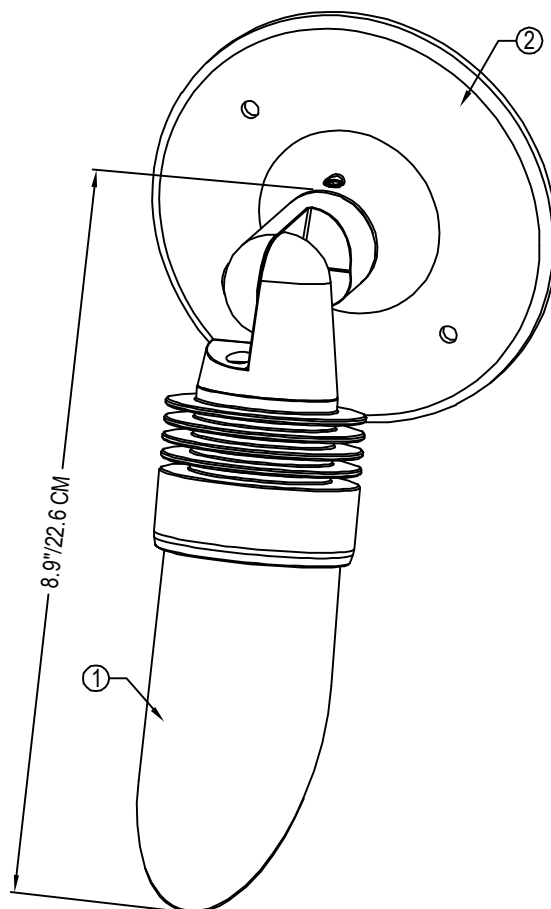

- ① FX Luminaire JB fixture. See plan legend for wattage, beam spread and accessories.
- ② FX Luminaire Round Wall Plate

NOTES:

- A. Installation to be completed in accordance with manufacturer's specifications.
- B. Accepts 10-15 volts - AC or DC.
- C. See plan legend for LED board and accessories.
- D. Always refer to FX product installation notes prior to installation.

DOWN LIGHTS

JB with Round Wall Plate

NOT TO SCALE