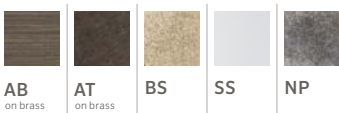

FINISHES

Metals