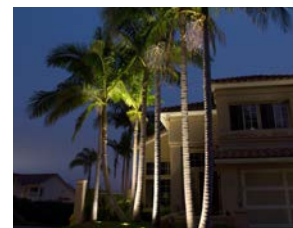

Specialty lights such as well lights are used to illuminate driveways; underwater lights add drama to water features.