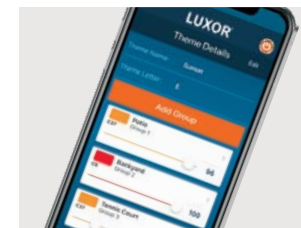

Controllers provide power to your lighting system with traditional, digital, or advanced zoning/dimming/color control with optional Wi-Fi capabilities from your smart device.