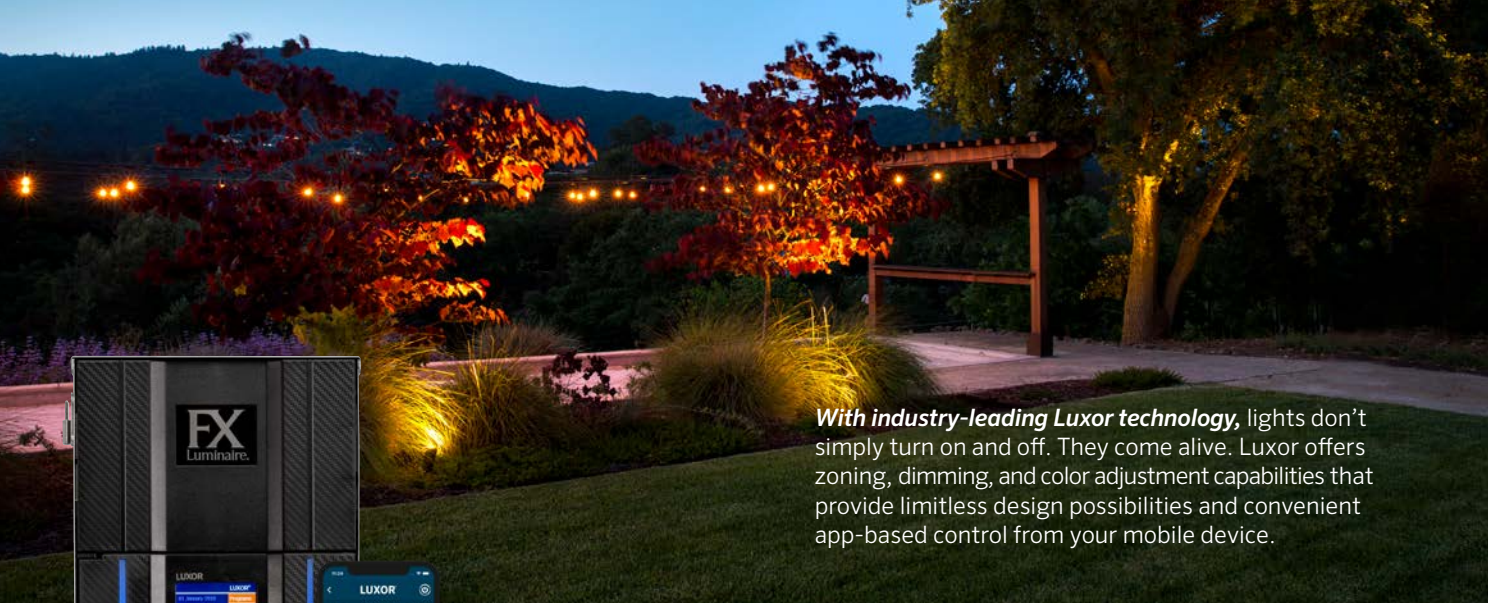

## SMART HOME INTEGRATION

*Seamless integration with today's most popular smart home systems*

*Compatible systems include:*

 **LUTRON**

 **CRESTRON**

 **Control4**  
Better Together.

**SAVANT**

## Lighting Control System

*All product names, logos, and brands are property of their respective owners.*

**FXLuminaire**<sup>®</sup>

**With industry-leading Luxor technology,** lights don't simply turn on and off. They come alive. Luxor offers zoning, dimming, and color adjustment capabilities that provide limitless design possibilities and convenient app-based control from your mobile device.

## CONTROLLER

- Zoning, dimming, and color control capabilities
- Up to 250 independently adjustable lighting groups
- Up to 40 custom themes for special celebrations
- Preset calendar-based programming
- Preinstalled LAN connection
- Optional remote Wi-Fi antenna
- Smart device app control
- Smart home compatible