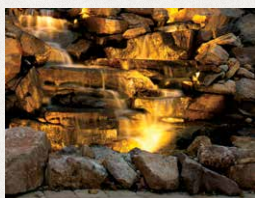

SPECIALTY LIGHTS

STYLES: 5 STANDARD/5 LED