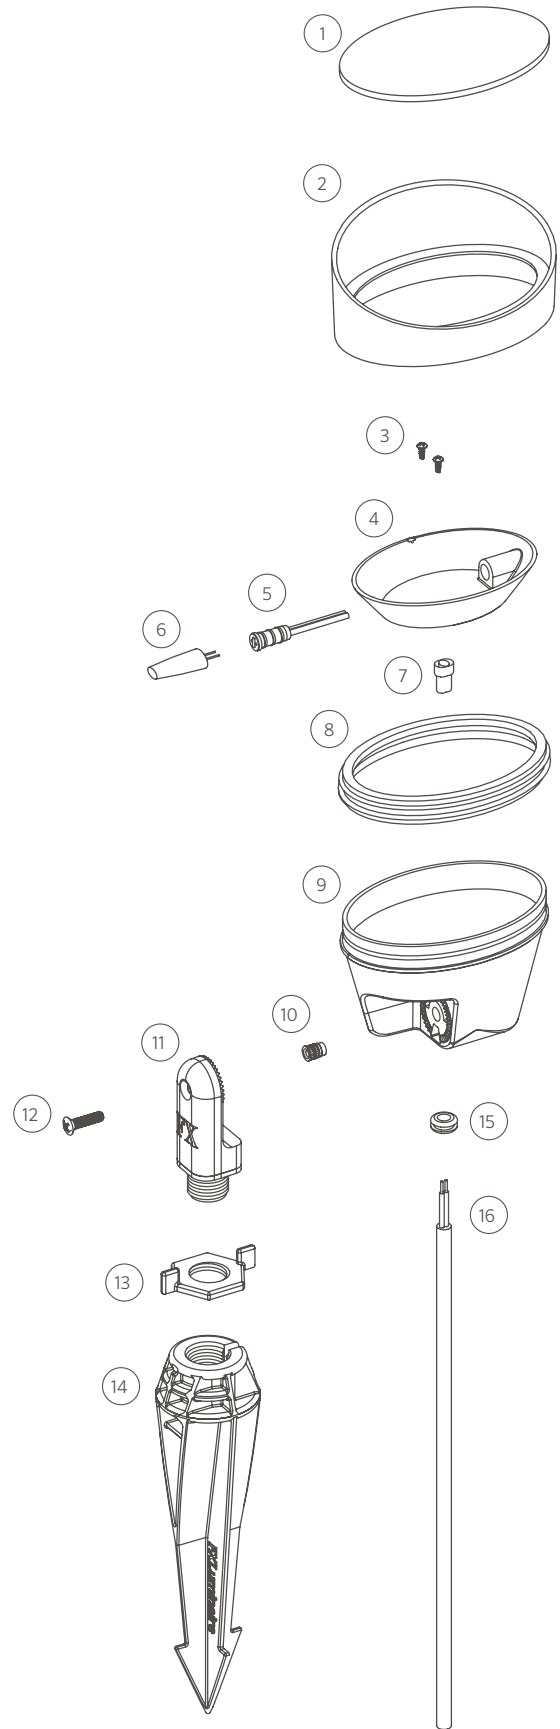

STANDARD | WALL WASH | EVO™ EW-31

Replacement Parts

ITEM	DESCRIPTION	PART #
1	Lens	†
2	Shroud	†
1 - 2	Lens Cap Assembly	EW31-LF-BC
3	Screw, #3-24 3/8"	250027220000
4	Reflector	250035050000
5	Socket Assembly, 3' (1 m)	754600
6	Lamp, G4	See Lamp Chart
7	Connector	†
8	Gasket	250035080000
9	Body	†
10	Threaded Insert	†
11	Knuckle Subassembly	KFM-050-BC
12	Screw, #10-24 x 3/4"	250027210000
13	Lock Ring	250030410000SP
14	Super Slot Spike	753900
15	Grommet, "e" version	†
16	Cable, "e" version	†

†This part is not serviceable. Contact Customer Support or a local distributor to order a complete product.

LAMPS | G4 LAMPS

G4 LED Lamp Chart

LUMENS / VA	CCT	PART #
76 lm / 1.1 VA	2700K	G4-LED-10-W
123 lm / 1.7 VA	2700K	G4-LED-20-W
170 lm / 2.6 VA	2700K	G4-LED-35-W
76 lm / 1.1 VA	3000K	G4-LED-10-S
123 lm / 1.7 VA	3000K	G4-LED-20-S
170 lm / 2.6 VA	3000K	G4-LED-35-S