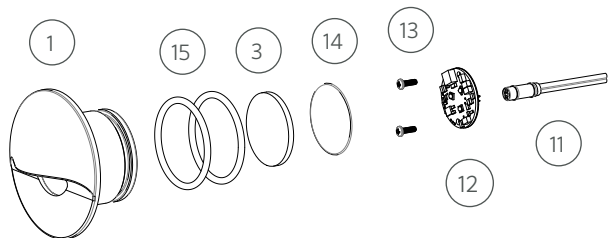

DESIGNER | RECESSED WALL LIGHT | MO

Replacement Parts

ITEM	DESCRIPTION	PART #
1	Faceplate, Round (RO)	†
2	Faceplate, Spot (ST)	†
3	Lens	†
4	Faceplate, Square (SQ)	†
5	Faceplate, Wash (WW)	†
6	Reflector, Wall Wash Only	†
7	Lens, Wall Wash Only	†
8	Sleeve	250020600000
9	Body	-
10	O-Ring	250010280016
11	Socket, 10' (3 m)	752601
12	LED Board	See LED Chart
13	Screw	See LED Chart
14	Diffuser	See LED Chart
15	O-Ring	250010280006
1, 3, 15	Faceplate Assembly, Round (RO)	MO-FP-RD-XX*
2-3, 15	Faceplate Assembly, Spot (ST)	MO-FP-ST-XX*
3-4, 15	Faceplate Assembly, Square (SQ)	MO-FP-SQ-XX*
5-7, 15	Faceplate Assembly, Wall Wash (WW)	MO-FP-WW-XX*
NS	Mounting Bracket	MO-BRKT
NS	Strain Relief Kit	E-KIT-WALL

* XX = Finish code

† This part is not serviceable. Contact Customer Support or a local distributor to order a new product.

2nd Gen LED Chart

DESCRIPTION	PART #
LED Replacement Kits (Board, Reflector, Screws, Beam Angle Lenses)	
1 LED Up Light Kit (2700K)	DKIT-1LED-W-RD-OP
1 LED Up Light Kit (3000K)	DKIT-1LED-S-RD-OP
1 LED Up Light Kit (4000K)	DKIT-1LED-C-RD-OP
3 LED Up Light Kit (2700K)	DKIT-3LED-W-RD-OP
3 LED Up Light Kit (3000K)	DKIT-3LED-S-RD-OP
ZD 1 LED Up Light Kit (2700K)	DKIT-ZD-1LED-W-RD-OP
ZD 1 LED Up Light Kit (3000K)	DKIT-ZD-1LED-S-RD-OP
ZD 1 LED Up Light Kit (4000K)	DKIT-ZD-1LED-C-RD-OP
ZD 3 LED Up Light Kit (2700K)	DKIT-ZD-3LED-W-RD-OP
ZD 3 LED Up Light Kit (3000K)	DKIT-ZD-3LED-S-RD-OP
ZDC 3 LED Kit, Medium	DKIT-ZDC-3LED-RGBW-MD-OP
Diffusers	
Diffuser	250035120000
Screws	
1 LED/3 LED Screw, #4-40 x 3/8" (Qty Req: 2)	762400