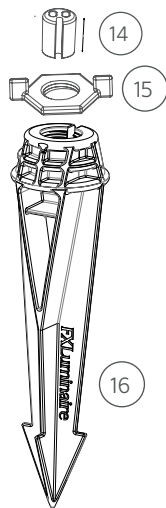

STANDARD | WALL WASH | WS

Replacement Parts

ITEM	DESCRIPTION	PART #
1	Screw, #8-32 x 7/16"	250022400000
2	Lens, Frosted	†
3	Shroud	†
2-3	Lens Cap, Frosted	WS-LC-XX*
4	O-Ring for Shroud	250010280038
5	Lamp, G4	See Lamp Chart
6	Socket, 10' (3 m)	754601
7	Reflector	†
8	Body	†
9	Knuckle Base	See Knuckle Base Chart
10	Screw, #10-24 x 3/8"	250013940000
11	O-Ring for Knuckle	250010280002
12	Knuckle Fitting	†
13	Screw, 1/4"-20 x 3/4"	250010290000
12-13	Knuckle Fitting Subassembly	KFM-050-XX*
14	Critter Plug	250031010000SP
15	Lock Ring	250030410000SP
16	Super Slot Spike	753900
NS	Hex Key, 9/64"	†

NS = Not shown

*XX = Finish code

†This part is not serviceable. Contact Customer Support or a local distributor to order a new product.

Knuckle Base

DESCRIPTION	PART #
Knuckle Base, Bronze Metallic	252201
Knuckle Base, Desert Granite	252206
Knuckle Base, Sedona Brown	252207
Knuckle Base, Weathered Iron	252209
Knuckle Base, Black	252214
Knuckle Base, Flat White	252215
Knuckle Base, Silver	252221

LAMPS | G4 LAMPS

G4 LED Lamp Chart

LUMENS / VA	CCT	PART #
76 lm / 1.1 VA	2700K	G4-LED-10-W
123 lm / 1.7 VA	2700K	G4-LED-20-W
170 lm / 2.6 VA	2700K	G4-LED-35-W
76 lm / 1.1 VA	3000K	G4-LED-10-S
123 lm / 1.7 VA	3000K	G4-LED-20-S
170 lm / 2.6 VA	3000K	G4-LED-35-S