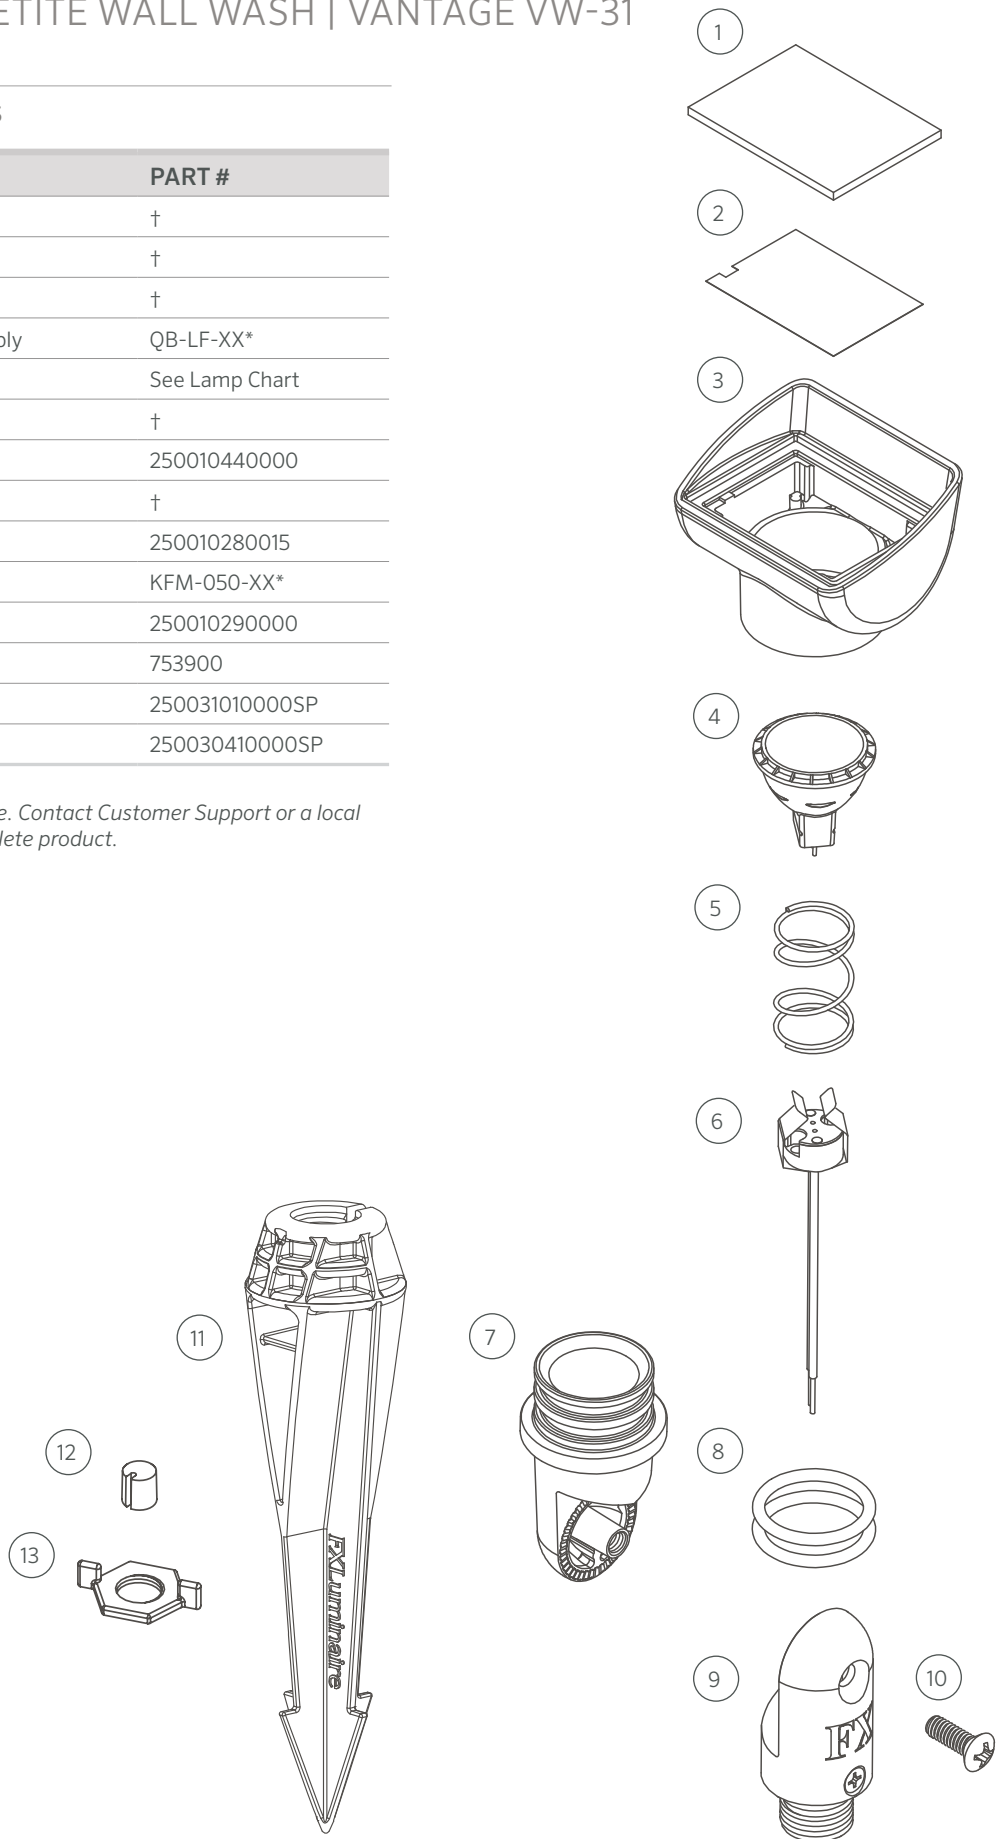

STANDARD | PETITE WALL WASH | VANTAGE VW-31

Replacement Parts

ITEM	DESCRIPTION	PART #
1	Lens	†
2	Diffuser	†
3	Shroud	†
1-3, 8	Lens Cap Assembly	QB-LF-XX*
4	Lamp, MR-11	See Lamp Chart
5	Spring	†
6	Socket, 10' (3 m)	250010440000
7	Body	†
8	O-Ring	250010280015
9	Knuckle Fitting	KFM-050-XX*
10	Screw, ¼-20 x ¾"	250010290000
11	Super Slot Spike	753900
12	Critter Plug	250031010000SP
13	Lock Ring	250030410000SP

XX* = Finish code

† This part is not serviceable. Contact Customer Support or a local distributor to order a complete product.

LAMPS | MR-11 LAMPS

MR-11 Eco LED Lamp Chart

LUMENS / VA	CCT	BEAM ANGLE	PART #
156 lm / 3.3 VA	2700K	35° Flood	MR11-E-4-W-FL
176 lm / 3.3 VA	3000K	35° Flood	MR11-E-4-S-FL