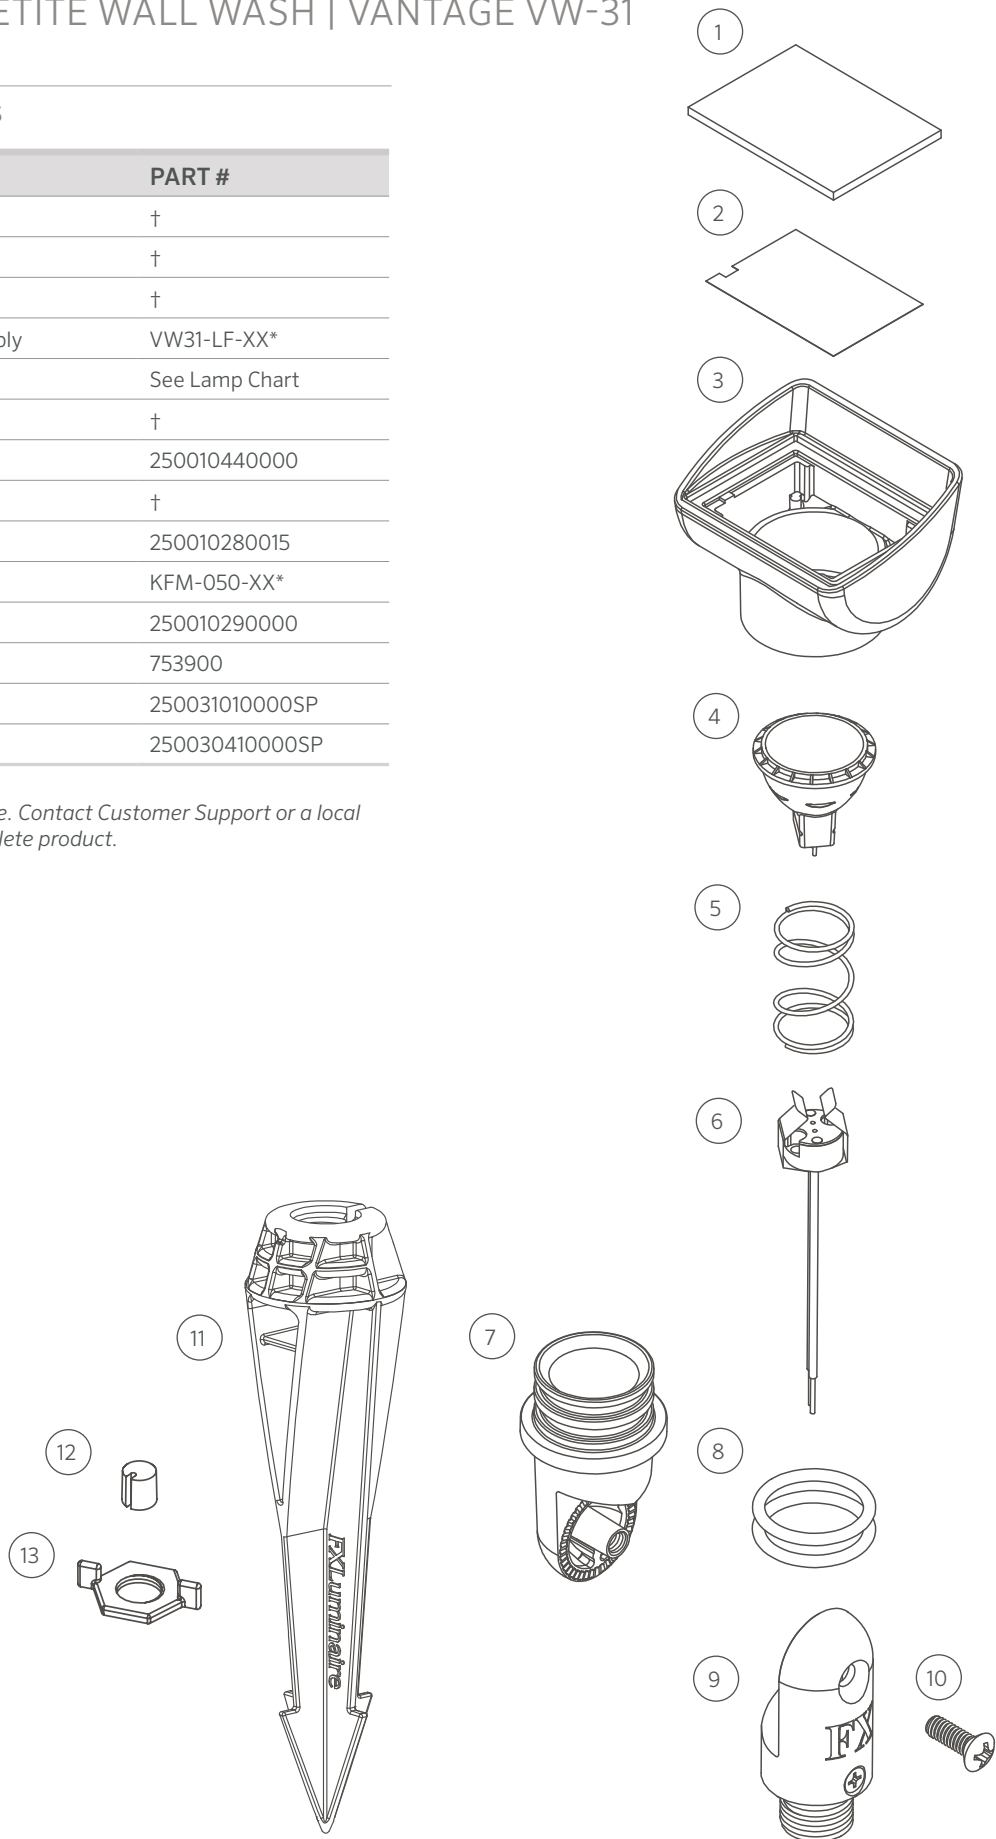

STANDARD | PETITE WALL WASH | VANTAGE VW-31

Replacement Parts

ITEM	DESCRIPTION	PART #
1	Lens	†
2	Diffuser	†
3	Shroud	†
1-3, 8	Lens Cap Assembly	VW31-LF-XX*
4	Lamp, MR-11	See Lamp Chart
5	Spring	†
6	Socket, 10' (3 m)	250010440000
7	Body	†
8	O-Ring	250010280015
9	Knuckle Fitting	KFM-050-XX*
10	Screw, ¼-20 x ¾"	250010290000
11	Super Slot Spike	753900
12	Critter Plug	250031010000SP
13	Lock Ring	250030410000SP

XX* = Finish code

† This part is not serviceable. Contact Customer Support or a local distributor to order a complete product.

LAMPS | MR-11 LAMPS

MR-11 Eco LED Lamp Chart

LUMENS / VA	CCT	BEAM ANGLE	PART #
156 lm / 3.3 VA	2700K	35° Flood	MR11-E-4-W-FL
176 lm / 3.3 VA	3000K	35° Flood	MR11-E-4-S-FL