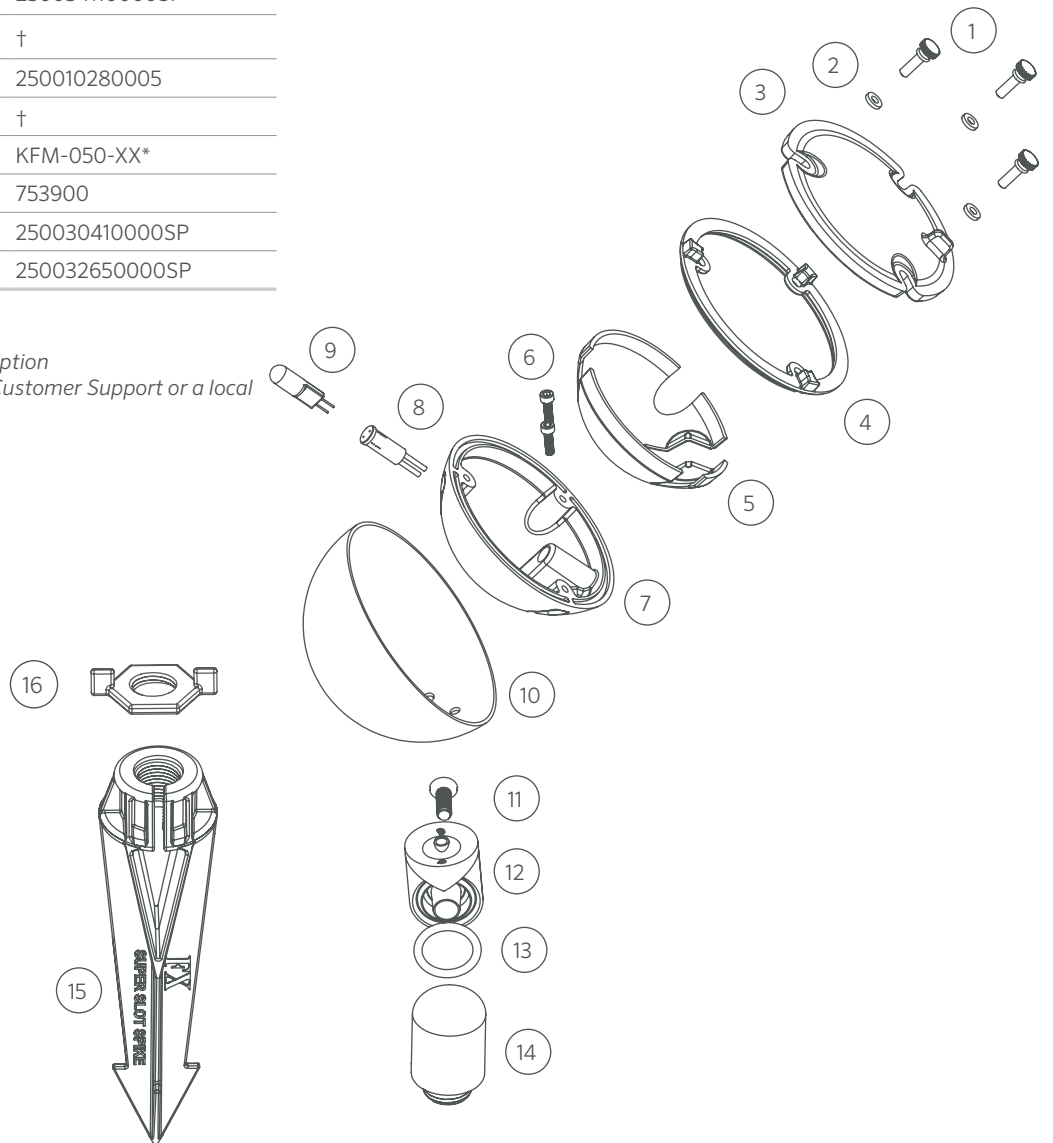

STANDARD | WALL WASH | RL

Replacement Parts

ITEM	DESCRIPTION	PART #
1	Screw, #8-32 x 1/2"	250010700000
2	Washer	250014210000
3	Lens, Frosted	RL-L3‡
4	Seal	250010740000
5	Reflector	250010720000
6	Screw, #6-32 x 1/2"	250010690000
7	Body	†
8	Socket, 10' (3 m)	754601
9	Lamp, G4	See Lamp Chart
10	Housing	†
11	Screw, 1/4"-20 x 3/4"	250034110000SP
12	Knuckle Base	†
13	O-Ring	250010280005
14	Knuckle Fitting	†
11, 14	Knuckle Fitting Assembly	KFM-050-XX*
15	Super Slot Spike	753900
16	Lock Ring	250030410000SP
NS	Critter Plug	250032650000SP

NS = Not shown

*XX = Finish code

‡ Order RLL1 for obsolete, single-hole option

† This part is not serviceable. Contact Customer Support or a local distributor to order a new product.

LAMPS | G4 LAMPS

G4 LED Lamp Chart

LUMENS / VA	CCT	PART #
1.0 VA / 75 lm	2700K	G4-E-1-W
1.3 VA / 120 lm	2700K	G4-E-2-W
1.7 VA / 170 lm	2700K	G4-E-3-W
1.0 VA / 80 lm	3000K	G4-E-1-S
1.3 VA / 130 lm	3000K	G4-E-2-S
1.7 VA / 190 lm	3000K	G4-E-3-S