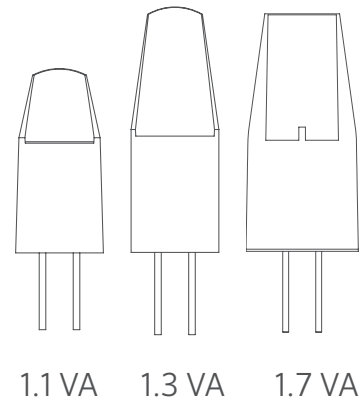

LAMPS | G4 LAMPS

G4 LED Lamp Chart

LUMENS / VA	CCT	PART #
1.0 VA / 75 lm	2700K	G4-E-1-W
1.3 VA / 120 lm	2700K	G4-E-2-W
1.7 VA / 170 lm	2700K	G4-E-3-W
1.0 VA / 80 lm	3000K	G4-E-1-S
1.3 VA / 130 lm	3000K	G4-E-2-S
1.7 VA / 190 lm	3000K	G4-E-3-S

fxl.com/G4