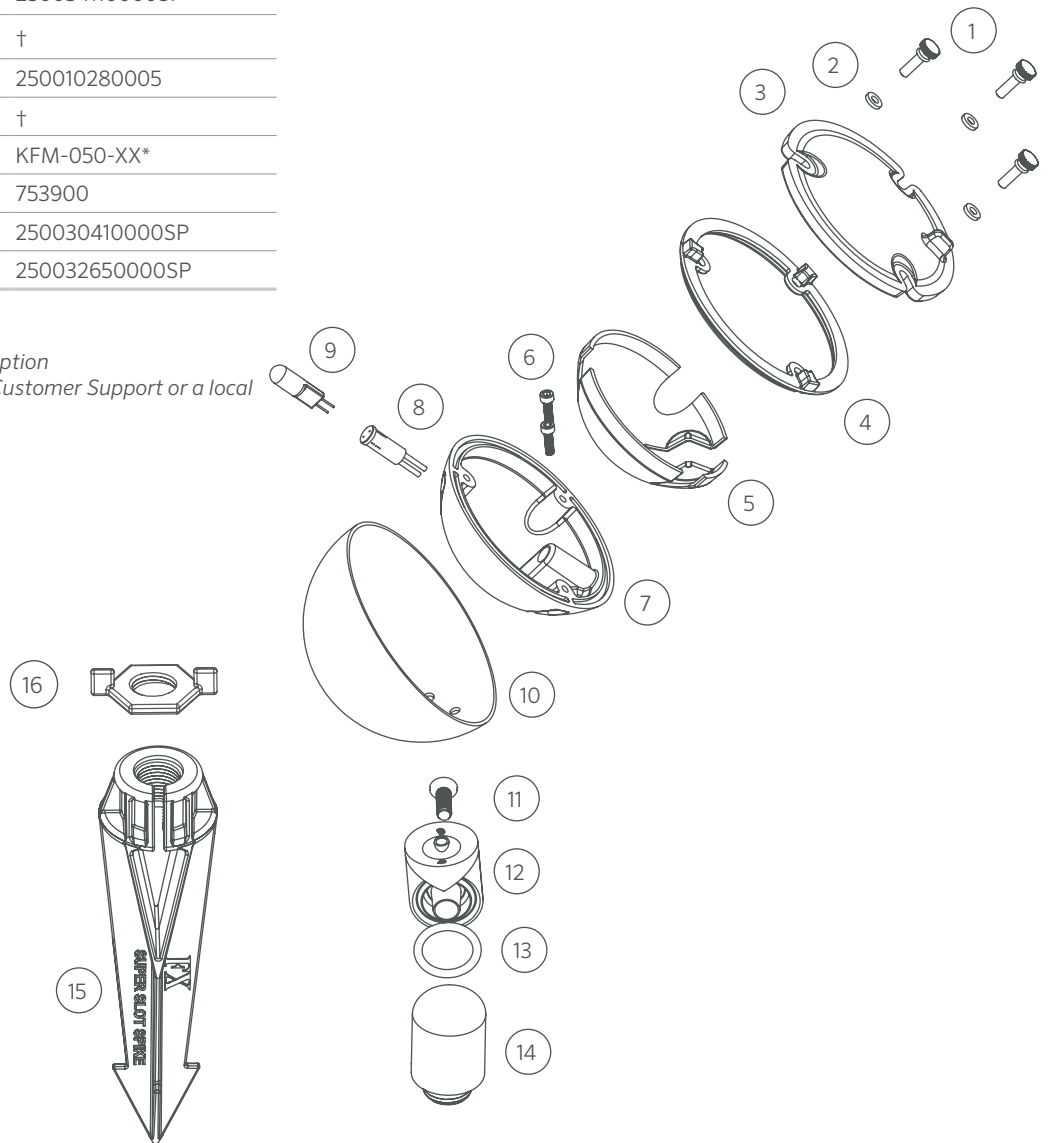

STANDARD | WALL WASH | RL

Replacement Parts

ITEM	DESCRIPTION	PART #
1	Screw, #8-32 x 1/2"	250010700000
2	Washer	250014210000
3	Lens, Frosted	RL-L3‡
4	Seal	250010740000
5	Reflector	250010720000
6	Screw, #6-32 x 1/2"	250010690000
7	Body	†
8	Socket, 10' (3 m)	754601
9	Lamp, G4	See Lamp Chart
10	Housing	†
11	Screw, 1/4"-20 x 3/4"	250034110000SP
12	Knuckle Base	†
13	O-Ring	250010280005
14	Knuckle Fitting	†
11, 14	Knuckle Fitting Assembly	KFM-050-XX*
15	Super Slot Spike	753900
16	Lock Ring	250030410000SP
NS	Critter Plug	250032650000SP

NS = Not shown

*XX = Finish code

‡ Order RLL1 for obsolete, single-hole option

† This part is not serviceable. Contact Customer Support or a local distributor to order a new product.

LAMPS | G4 LAMPS

G4 LED Lamp Chart

LUMENS / VA	CCT	PART #
76 lm / 1.1 VA	2700K	G4-LED-10-W
123 lm / 1.7 VA	2700K	G4-LED-20-W
170 lm / 2.6 VA	2700K	G4-LED-35-W
76 lm / 1.1 VA	3000K	G4-LED-10-S
123 lm / 1.7 VA	3000K	G4-LED-20-S
170 lm / 2.6 VA	3000K	G4-LED-35-S