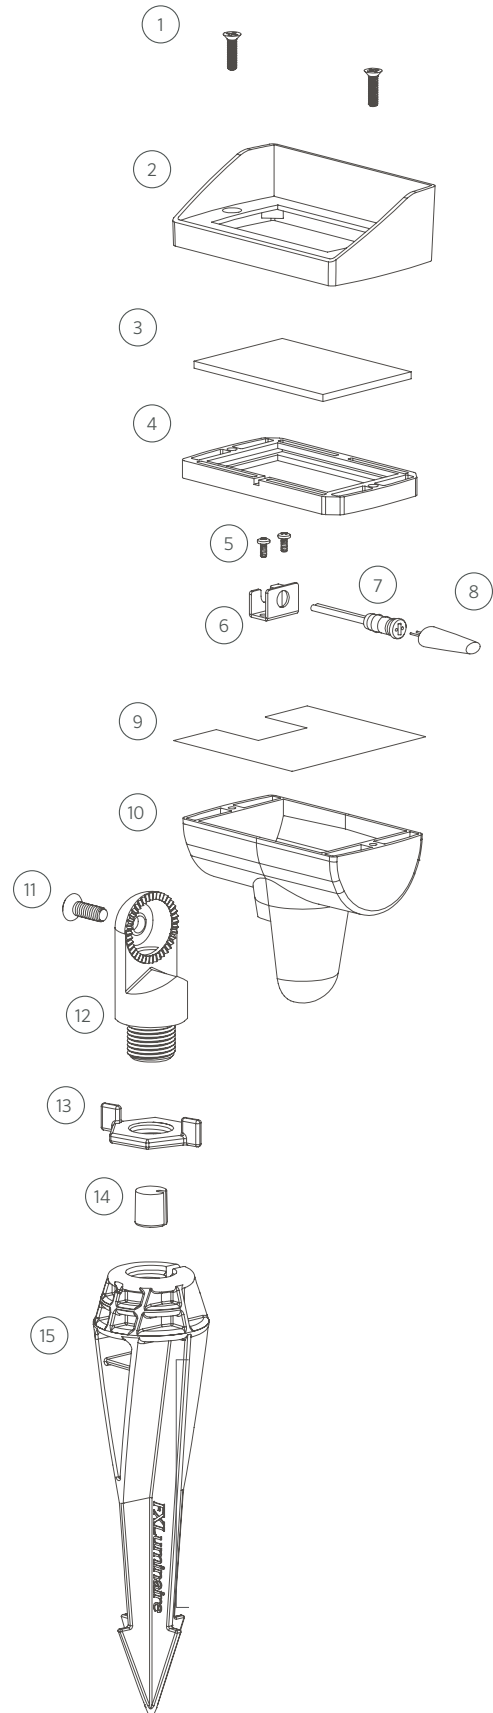

STANDARD | PETITE WALL WASH | CORA CW-31

Replacement Parts

ITEM	DESCRIPTION	PART #
1	Screw, #8-32 x 5/8"	†
2	Shroud	†
3	Lens	250032060000SP
4	Gasket	250032080000SP
1-4	Lens Assembly	CW31-LF-AB
5	Screw, #4-40 x 1/4"	250029820000SP
6	Lamp Mounting Bracket	250032070000SP
7	Socket, 10' (3 m)	754601
8	Lamp, G4	See Lamp Chart
9	Reflector	250036370000SP
10	Body	†
11	Screw, 1/4"-20 x 3/4"	250034110000SP
12	Knuckle Fitting	†
11-12	Knuckle Subassembly	KFM-050-C-AB
13	Lock Ring	250030410000SP
14	Critter Plug	†
15	Super Slot Spike	753900

† This part is not serviceable. Contact Customer Support or a local distributor to order a complete product.