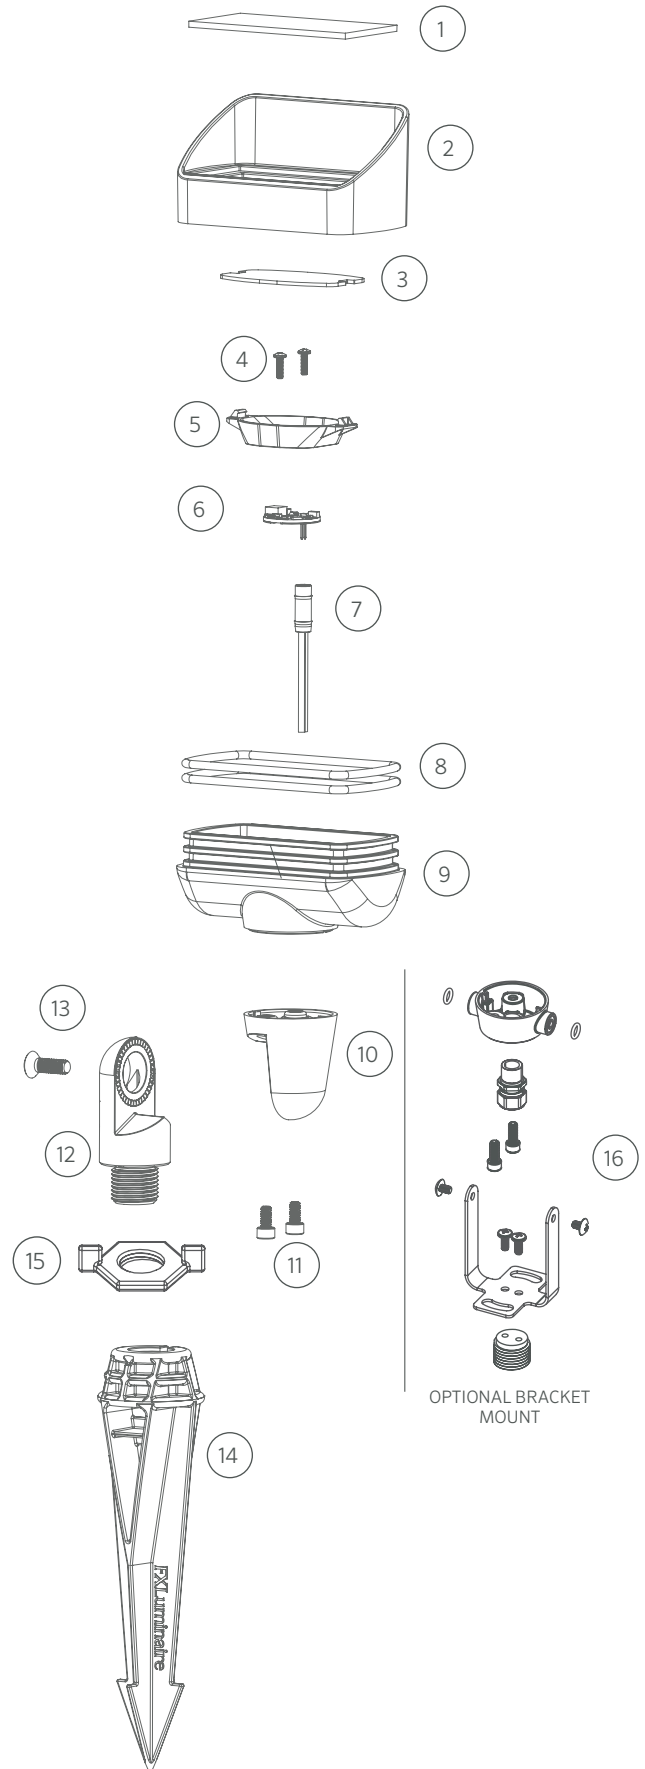

DESIGNER | WALL WASH | PB

Replacement Parts

ITEM	DESCRIPTION	PART #
1	Lens	†
2	Shroud	†
1-2	Lens Cap	PB-LC-XX*
3	Diffuser	See LED Chart
4	Screw	See LED Chart
5	Reflector	See LED Chart
6	LED Board	See LED Chart
7	Socket, 10' (3 m)	†
8	O-Ring	250025950000
9	Body	†
10	Knuckle Base	†
11	Screw, #10-24 x 3/8"	250013940000
12	Knuckle	†
	Stainless Steel	250010290000
	Brass	250010630000
	Antique Bronze	250010630012
	Antique Tumbled	250010630020
12-13	Knuckle Subassembly	KFM-050-XX*
14	Super Slot Spike	753900
15	Lock Ring	250030410000SP
16	Bracket Mount Assembly	BM-050-XX*

*XX = Finish code

† This part is not serviceable. Contact Customer Support or a local distributor to order a new product.

2nd Gen LED Chart

DESCRIPTION	PART #
LED Replacement Kits (Board, Reflector, Screws, Beam Angle Lenses)	
1 LED Up Light Kit (2700K)	KIT-1LED-RD-W
3 LED Up Light Kit (2700K)	KIT-3LED-RD-W
ZD 1 LED Up Light Kit (2700K)	KIT-ZD-1LED-RD-W
ZD 3 LED Up Light Kit (2700K)	KIT-ZD-3LED-RD-W
ZDC 3 LED Kit, Medium, PB	ZDC-KIT-M
Reflectors	
1 LED Reflector, White, PB/LC	763000
3 LED Reflector, White, PB/LC	763100
Diffusers	
1/3 LED Diffuser Lens, PB/LC	250034830000SP
Screws	
1 LED/3 LED Screw, #4-40 x 3/8" (Qty Req: 2)	762400