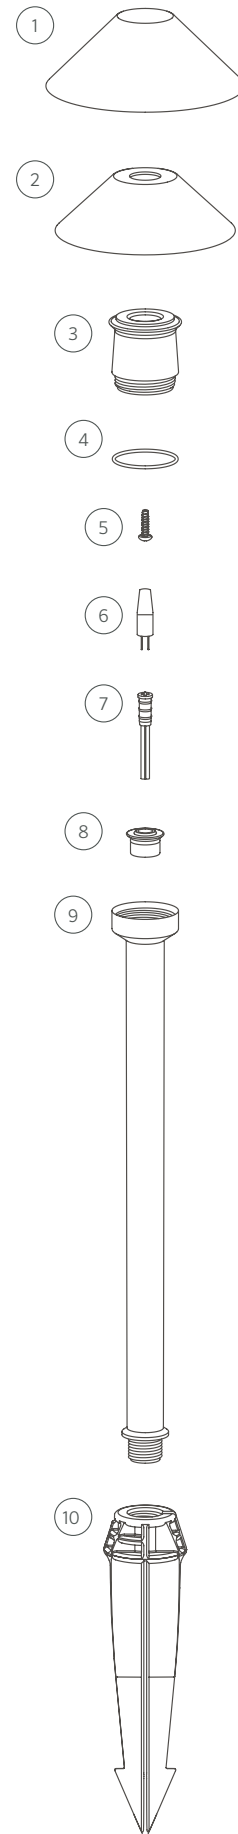

STANDARD | PATH LIGHT | EVO™ EP-31

Replacement Parts

ITEM	DESCRIPTION	PART #
1	Top	†
2	Reflector	†
3	Lens	753100
4	O-Ring	250010280033
5	Screw, #8-16 x 5/8"	250036390000
1 - 5	Top Assembly	EP31-TA-BC
6	Lamp, G4	See Lamp Chart
7	Socket, 3' (1 m)	754600
8	Socket Insert	†
9	Riser, 12" (300 mm)	250027530000
7 - 9	Riser Assembly	EP31-RA-12R-BC
10	Super Slot Spike	753900

†This part is not serviceable. Contact Customer Support or a local distributor to order a complete product.