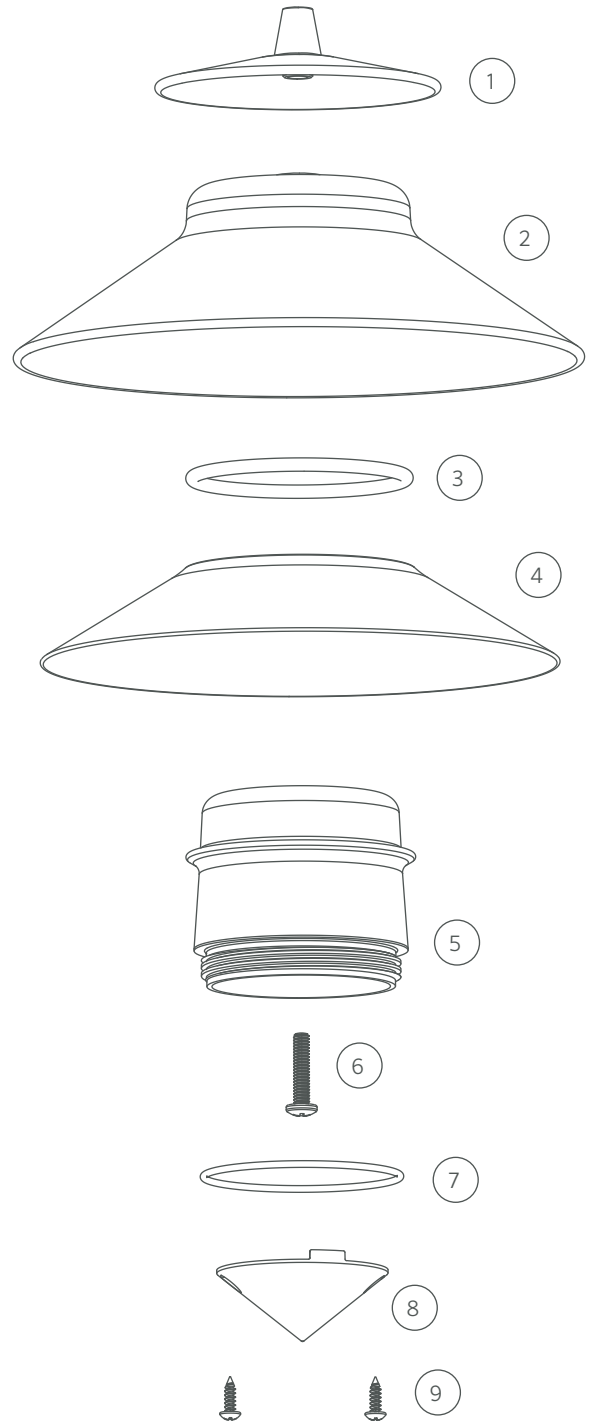

Top Assembly Replacement Parts

ITEM	DESCRIPTION	PART #
1	Shade	†
2	Top	†
3	O-Ring	250010280011
4	Reflector, White	250018830000
5	Lens	753500
6	Screw, #8-32 x 3/4"	250018780000
7	O-Ring	250010280032
8	Reflector, Chrome	†
9	Screw, #4 x 3/8"	†
8-9	Grande Cone Kit	GCONEKIT

† This part is not serviceable. Contact Customer Support or a local distributor to order a new product.