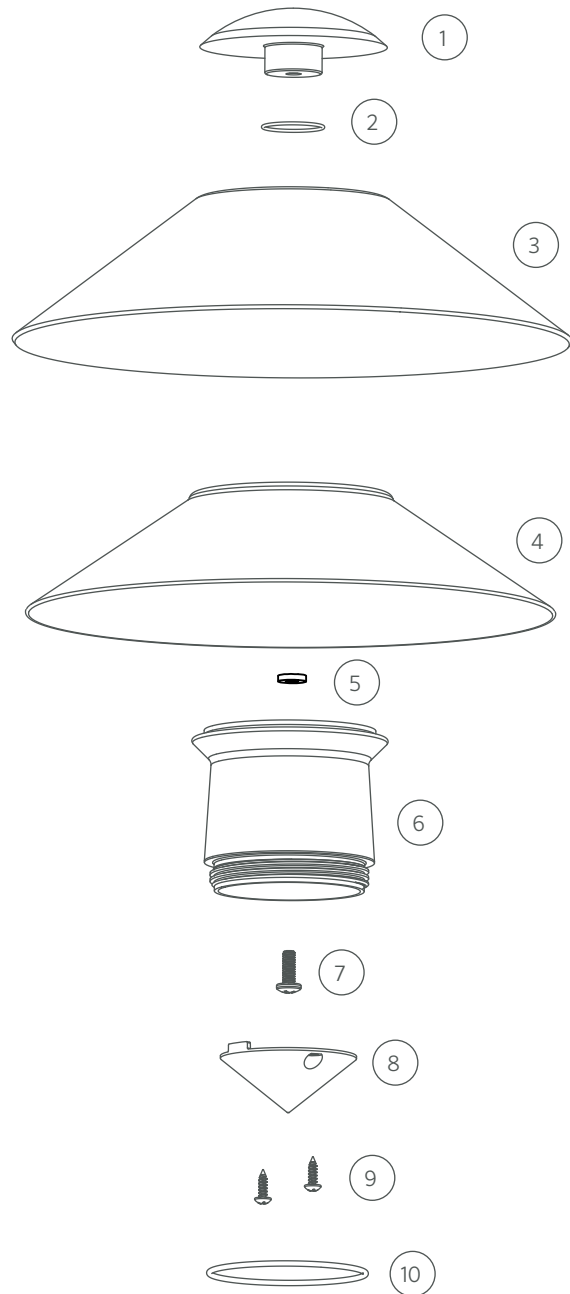

Top Assembly Replacement Parts

ITEM	DESCRIPTION	PART #
1	Cap	2500125500XX*
2	O-Ring for Top	250010280001
3	Top	†
4	Reflector	755100
5	Washer	250014080000
6	Lens	753400
7	Screw, #8-32 x 7/16"	750103
8	Reflector	†
9	Screw, #4 x 3/8"	†
8-9	Grande Cone Kit	G-CONE-KIT
10	O-Ring for Lens	250010280032

* XX = Finish code

† = This part is not serviceable. Contact Customer Support or a local distributor to order a replacement product.

DESIGNER | RISER ASSEMBLY | GRANDE (G)

Replacement Parts

ITEM	DESCRIPTION	PART #
1	Beam Angle Lens, ZDC	See LED Chart
2	Screw	See LED Chart
3	Reflector	See LED Chart
4	LED Board	See LED Chart
5	Socket, 10' (3 m)	752601
6	Riser Assembly	†
7	Long Slot Spike	250015840000

* XX = Finish code

† = This part is not serviceable. Contact Customer Support or a local distributor to order a replacement product.

1st Gen LED Chart

DESCRIPTION	PART #
LED Replacement Kits (Board, Color Filters, Reflector, Screws)	
1 LED Up Light Kit (3900K)	1LED-UL-KIT
3 LED Up Light Kit (3900K)	3LED-UL-KIT
ZD 1 LED Up Light Kit (3900K)	ZD-1LED-UL-KIT
ZD 3 LED Up Light Kit (3900K)	ZD-3LED-UL-KIT
ZD 3 LED T Up Light Kit (TURTLE)	ZD-3LED-T-KIT
Color Filter Lenses Only	
1 LED Color Filter, Amber	770100
1 LED Color Filter, Blue	770101
1 LED Color Filter, Green	770102
3 LED Color Filter, Amber	770800
3 LED Color Filter, Blue	770801
3 LED Color Filter, Green	770802
Optics Kits (Color Filters, Reflector, Screws)	
1 LED Optics Kit	1LED-OPTICS-KIT
3 LED Optics Kit	3LED-OPTICS-KIT

Beam Angle Lens Chart

DESCRIPTION	PART #
Round Beam Angle Lenses	
3 LED Flood Lens (35°)	3LED-FL-LENS