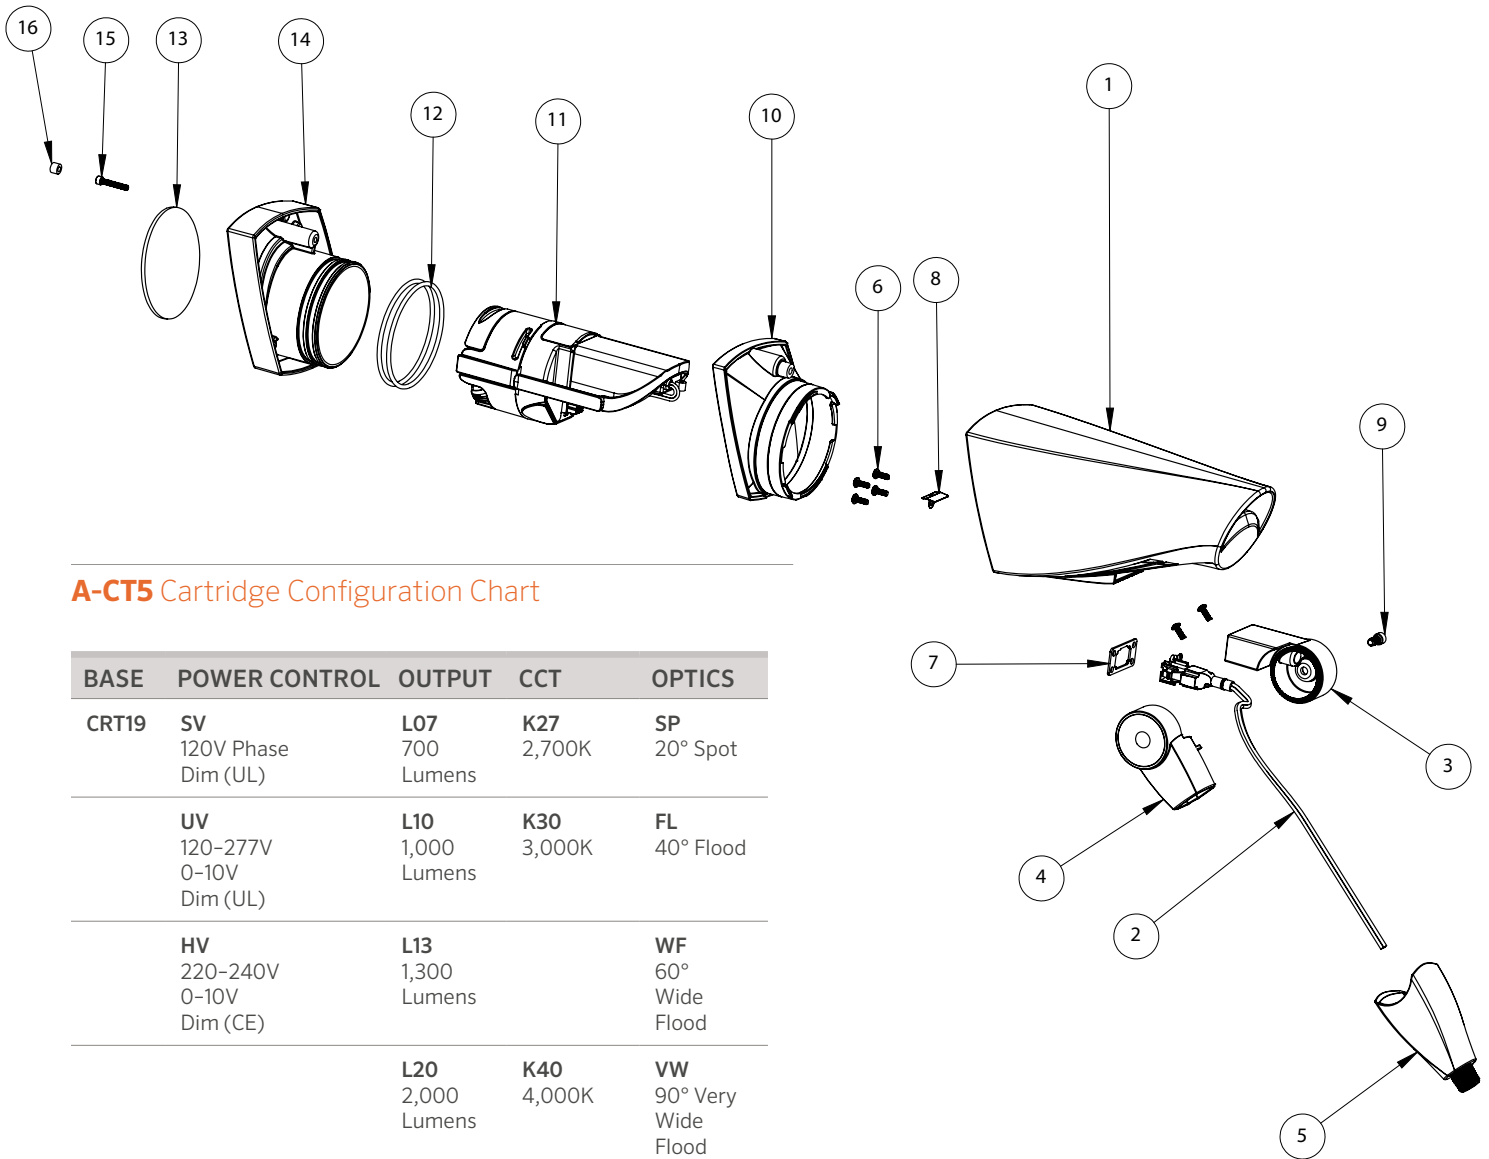

A-CT5

ITEM	DESCRIPTION	CATALOG #
1-9	Housing Assembly	CSTHAXX*
10	Cartridge Guide	N/A
11	Cartridge	See Cartridge Chart
12-16	Lens Cap Assembly	CSTLCXX*
12-16	Long Shroud Lens Cap Assembly	CSTLCLSXX*
12-16	Solite Lens Cap Assembly	CST13LTXX*

* XX = Powder coat color code

A-CT5 Cartridge Configuration Chart

BASE	POWER CONTROL	OUTPUT	CCT	OPTICS
CRT19	SV 120V Phase Dim (UL)	L07 700 Lumens	K27 2,700K	SP 20° Spot
	UV 120-277V 0-10V Dim (UL)	L10 1,000 Lumens	K30 3,000K	FL 40° Flood
HV	220-240V 0-10V Dim (CE)	L13 1,300 Lumens	K40 4,000K	WF 60° Wide Flood
		L20 2,000 Lumens		VW 90° Very Wide Flood
				WW 90° x 120° Wall Wash

Example: CRT19SVL10K30WF