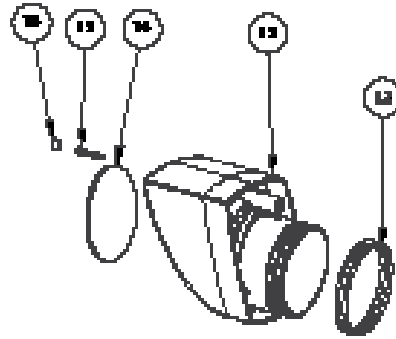

A-CT5

ITEM	DESCRIPTION	CATALOG #
1-9	Housing Assembly	CSTHAXX*
10	Cartridge Guide	N/A
11	Cartridge	See Cartridge Chart
12-16	Lens Cap Assembly	CSTLCXX*
12-16	Long Shroud Lens Cap Assembly	CSTLCLSXX*
12-16	Solite Lens Cap Assembly	CST13LTXX*

* XX = Powder coat color code

A-CT5 Cartridge Configuration Chart

BASE	POWER CONTROL	OUTPUT	CCT	OPTICS
CRT19	SV 120V Phase Dim (UL)	L07 700 Lumens	K27 2,700K	SP 20° Spot
	UV 120-277V 0-10V Dim (UL)	L10 1,000 Lumens	K30 3,000K	FL 40° Flood
HV	220-240V 0-10V Dim (CE)	L13 1,300 Lumens	K40 4,000K	WF 60° Wide Flood
		L20 2,000 Lumens		VW 90° Very Wide Flood
				WW 90° x 120° Wall Wash

Example: CRT19SVL10K30WF