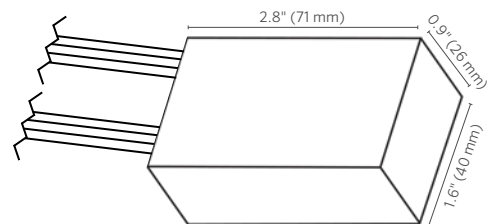

Quick Facts

- Input: 120 VAC
- Output: 12 VAC
- Load: 60 W
- Suitable for AC LED loads
- Short-circuit protection
- Suitable for dry and damp locations
- Wide dimming range