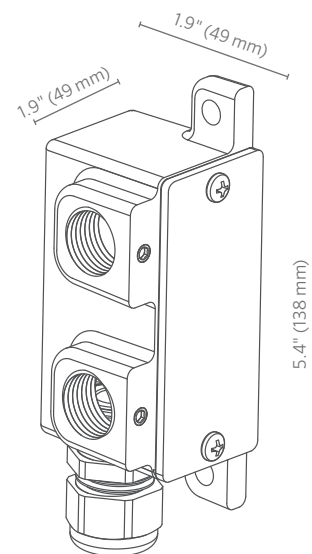

PROJECT

CATALOG #

TYPE

NOTES

TreeBox[®] Mount

Aluminum junction box for tree-mounting up or down lights.

Quick Facts

- Junction box for up to two fixtures
- Strain relief connector
- TGIC powder-coat finishes
- Stainless steel hardware

TreeBox Mount SPECIFICATIONS

Model	Finish			
TB	■ BZ Bronze Metallic		■ WG White Gloss	
	■ DG Desert Granite		■ FW Flat White	
	■ WI Weathered Iron		■ AL Almond	
	■ FB Black		■ SV Silver	
	■ SB Sedona Brown			

EXAMPLE CONFIGURATION: TB-FB

TB -

Model Number	Description
TB-XX**	TreeBox with 1/2" (13 mm) thread

**XX = Finish code