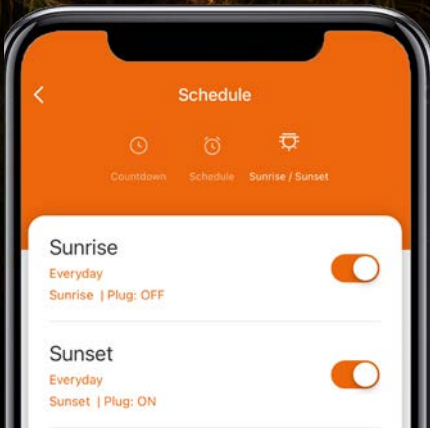

**FX**  
Luminaire®

Pairing  
Off  
On

FX-WIFI-PLUG

[fxl.com/wifiplug](http://fxl.com/wifiplug)

# WIRELESS. WEATHERPROOF. WORRY-FREE.

Add smart lighting control in seconds