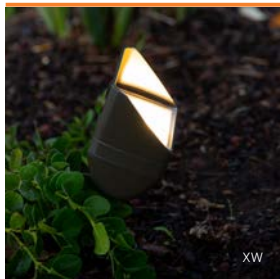

# The Exa Collection

High-Output Power.  
Low-Voltage Simplicity.

The new, innovative Exa Collection provides high-output power up to 1,200 lumens, low-voltage simplicity, and white and RGBW color-changing capabilities. All fixtures also offer multiple beam angles, two color temperatures, and 360° rotational functionality. Now it's easier than ever to put tall trees and buildings in the spotlight!

## Exa XA-70 Grande Accent Light

- Up to 1,000 lumen output
- Specified 20°, 40°, or 60° beam angle
- Mechanically sealed with IP66/67 ratings
- Patent-pending adjustability and fully potted for mounting in any direction

## Exa XN-70 Grande In-Grade

- Up to 1,000 lumen output
- Specified 20°, 40°, or 60° beam angle
- IP68 and drive-over rated
- Internal tilt and rotational adjustment for maximum flexibility
- Modern, fully recessed stainless steel design

## Exa XW-70 Grande Wall Wash

- Up to 1,200 lumen output
- Ultra-wide, 135° field angle
- Mechanically sealed with IP66/67 ratings
- Patent-pending adjustability and fully potted for mounting in any direction