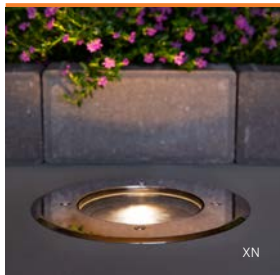

# The Exa Collection

High-Output Power.  
Low-Voltage Simplicity.

The new, innovative Exa Collection provides high-output power up to 1,200 lumens, low-voltage simplicity, and white and RGBW color-changing capabilities. All fixtures also offer multiple beam angles, two color temperatures, and 360° rotational functionality. Now it's easier than ever to put tall trees and buildings in the spotlight!

## Exa XA-70 Grande Accent Light

- Up to 1,000 lumen output
- Specified 20°, 40°, or 60° beam angle
- Mechanically sealed with IP66/67 ratings
- Patent-pending adjustability and fully potted for mounting in any direction

## Exa XN-70 Grande In-Grade

- Up to 1,000 lumen output
- Specified 20°, 40°, or 60° beam angle
- IP68 and drive-over rated
- Internal tilt and rotational adjustment for maximum flexibility
- Modern, fully recessed stainless steel design

## Exa XW-70 Grande Wall Wash

- Up to 1,200 lumen output
- Ultra-wide, 135° field angle
- Mechanically sealed with IP66/67 ratings
- Patent-pending adjustability and fully potted for mounting in any direction