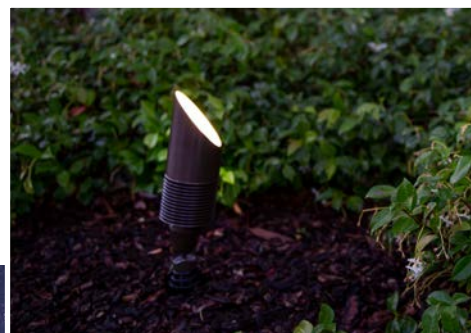

EXA™ COLLECTION

FXLuminaire®

EXA™ COLLECTION

Offering twice the output of our current ZDC offering, these powerful, low-voltage fixtures combine light outputs up to 1,200 lumens with top-tier integrated LED technology.

- IP66/IP67 rating ensures watertight performance
- Up/down configurations provide added design flexibility
- Multiple color temps and beam angles offer variety

SS
Stainless
Steel

FB
Black

BZ
Bronze

SB
Sedona
Brown