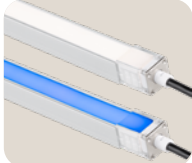

- IP66/IP67 rating ensures watertight performance
- Up/down configurations provide added design flexibility
- Multiple color temps and beam angles offer variety

SS
Stainless
Steel

FB
Black

BZ
Bronze

SB
Sedona
Brown

OTHERS THAT BLEND WITH THE EXA COLLECTION

Designer™ **HS**
Recessed Wall Light

Runa™ **RH**
Recessed Wall Light

Runa **PM**
Mini Bollard

Modern™ **M-PL**
Path Light

Modern **M-PJ**
Path Light

Modern **SRP**
Strip Light

LUXOR[®] Controller

Zoning. Dimming. Color.

With the best-in-class Luxor Controller, you get the most advanced low-voltage lighting solution on the market. Use it to turn individual or groups of fixtures on and off at desired times and adjust their intensities from 0% to 100%. When adding color, you can choose from 30,000 vibrant hues for endless design potential. The Luxor Controller also lets you generate and save up to 250 custom colors and design up to 40 themes, ranging from every-night living to holidays and special celebrations.