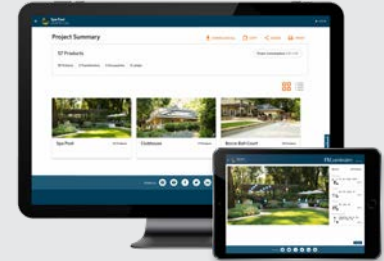

My Design is available in English, Spanish, French, German, and Russian.

It's easy to use **My Design**:

Take pictures of the project site and import them into the tool.

Drag and drop lighting products over each image and area of the property.

Easily design a Luxor® System and download colors for quick programming.

Export a final copy of the design to clients and a product list for local distributors.

Work Smarter with My Design

All you need is a free account to get started!