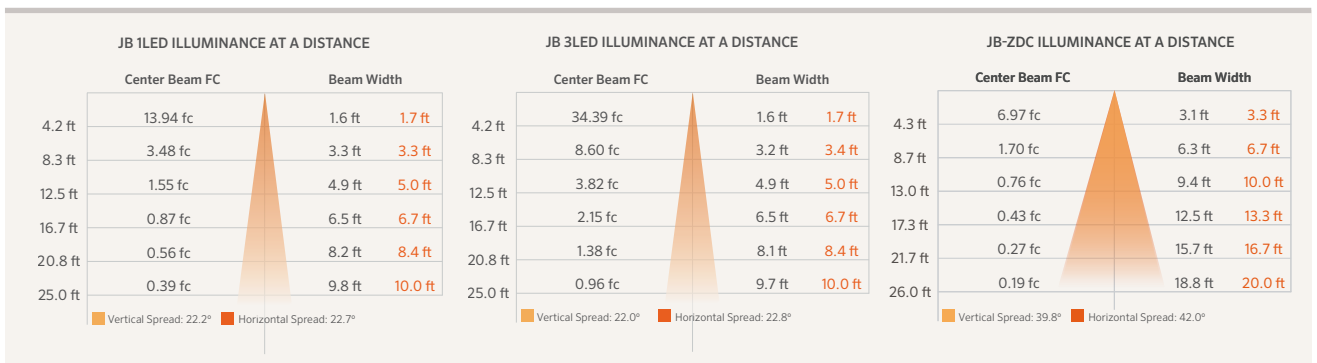

JB: Down Light

NUMBER OF LEDs:	1	3	ZDC
HALOGEN LUMEN OUTPUT EQUIVALENT:	10 Watt	20 Watt	10 Watt
USEFUL LED LIFE (L70):	50,000 hrs avg	50,000 hrs avg	50,000 hrs avg
INPUT VOLTAGE:	10 to 15V	10 to 15V	11 to 15V
VA TOTAL*:	2.4	4.5	7.2
WATTS USED:	2.0	4.2	6.0
LUMENS PER WATT (EFFICACY):	23.9	30	39
TOTAL LUMENS:	50	127	130
CRI (Ra):	69	67	82
CCT:			
AMBER FILTER	2700K	2700K	N/A
FROSTED FILTER	3900K	3900K	N/A
GREEN FILTER	4500K	4500K	N/A
BLUE FILTER	5200K	5200K	N/A

*(Use this number to size the transformer)

JB: Down Light

FACTORY INSTALLED OPTIONS: Order 1 + 2 (optional) + 3 + 4 (optional) + 5

Step	Description	Code
1	FIXTURE	JB
2	LUXOR OPTION	ZD, ZDC [†] (Color)
3	LAMP	1LED, 3LED, _____ [†]
4	MOUNT OPTION	WM (Wall Mount)
5	FINISH	WG, FW, AL, BZ, DG, WI, SB, FB

EXAMPLE: **JB-ZD-1LED-WM-BZ** = JB - ZD Option - 1LED Board - Wall Mount Option - Bronze Metallic Finish
[†] Fixtures specified with ZDC Technology™ are available only in one circuit board configuration.
 Do not specify a number of LEDs when ordering.

EXAMPLE: **VB-050-BZ** = VersaBox - Bronze Metallic Finish

PHOTOMETRICS:

Beam angle is calculated using LM-79 method for SSL Luminaires:
 "Beam angle is defined as two times the vertical angle at which the intensity is 50% of the maximum."