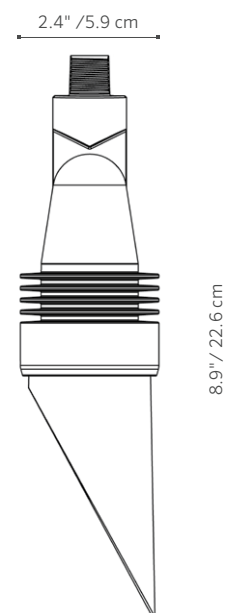

The JB is FX Luminaire's original LED down light. Long-life LEDs make the JB a great choice for tight areas with difficult access. Four lens colors provide design flexibility for special lighting effects.

JB: Down Light

NUMBER OF LEDs:	1	3	ZDC
HALOGEN LUMEN OUTPUT EQUIVALENT:	10 Watt	20 Watt	10 Watt
USEFUL LED LIFE (L70):	50,000 hrs avg	50,000 hrs avg	50,000 hrs avg
INPUT VOLTAGE:	10 to 15V	10 to 15V	11 to 15V
VA TOTAL*:	2.4	4.5	7.2
WATTS USED:	2.0	4.2	6.0
LUMENS PER WATT (EFFICACY):	23.9	30	39
TOTAL LUMENS:	50	127	130
CRI (Ra):	69	67	82
CCT:			
AMBER FILTER	2700K	2700K	N/A
FROSTED FILTER	3900K	3900K	N/A
GREEN FILTER	4500K	4500K	N/A
BLUE FILTER	5200K	5200K	N/A

*(Use this number to size the transformer)

JB: Down Light

FACTORY INSTALLED OPTIONS: Order 1 + 2 (optional) + 3 + 4 (optional) + 5

Step	Description	Code
1	FIXTURE	JB
2	LUXOR OPTION	ZD, ZDC [†] (Color)
3	LAMP	1LED, 3LED, _____ [†]
4	MOUNT OPTION	WM (Wall Mount)
5	FINISH	WG, FW, AL, BZ, DG, WI, SB, FB

FIELD INSTALLED OPTIONS: Order Individually

Mounts	Beam Angle Lenses
TB-XX** (Tree Box, 5.4" x 2.35" x 2.1")	LENS OPTIONS
VB-050-XX** (VersaBox, 2.5" x 2")	Diffuser 18° (preassembled/most fixtures)
MJ-050-XX** (Mini J-Box, 3.5" x 2.125" x 1.32")	Flood Lens 30-32° (1 notch)
MJ-050-XX** (Mini J-Box, 3.5" x 2.125" x 1.32")	Wide Flood Lens 56-58° (2 notches)
WP-1G-050-XX** (Wall Plate: 1-gang, 3.4" x 5.1")	
WP-RD-050-XX** (Wall Plate: Round, 5.0" Diameter)	
COUP-XX** (Coupling: Straight, 1.3" x 2.0")	
ELBW-050-SS** (Coupling: 90°, 1.3" x 2.0")	
YY-R-XX** (Riser: Male, 0.8" Diameter, 1/2 NPSM)	