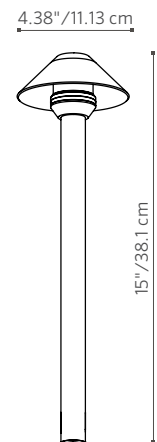

Don't let its size fool you: the BD is a perfect example of how to do more with less. This remarkable path light is an essential element in small-scale landscapes, side yards and planters. Compare our path lights with any other and you will see that our quality of materials, precision of fit and consistency of finish stand out above the rest. This model is perfect for coastal exposures or areas where irrigation water contains high levels of minerals or caustic salts.

BD: Path Light

FACTORY INSTALLED OPTIONS: Order 1 + 2 + 3 + 4

Step	Description	Code
1	FIXTURE	BD
2	LAMP	10, 15 (10,000 Hr Xenon), 20 (5,000 Hr Xenon), 10H, 20H (2,000 Hr Xenon)
3	RISER OPTIONS	8R, 12R, 18R, 24R, 36R
4	FINISH	CU, NP, WG, FW, AL, BZ, DG, WI, VF, SB, FB

EXAMPLE: **BD-15-24R-SB** = BD - 15W Xenon Lamp - 24" Riser - Sedona Brown Finish

FIELD INSTALLED OPTIONS: Order Individually

Mounts

Super Slot Spike (753900) 2" x 10" Included ▶	
Long Slot Spike (250015840000) 2.5" x 10"	
SuperJ-Box (SJ-XX**) 2.5" x 12"	
Post Mount (PM-XX**) 2.5" x 13"	
	<p>Super Slot Spike</p> <p>Long Slot Spike</p> <p>Super J-Box XX**</p> <p>Post Mount XX**</p>

EXAMPLE: **PM-SB** = Post Mount - Sedona Brown Finish

PHOTOMETRICS:

Spacing for minimum footcandle illumination on level ground.	Circular light pattern	Footcandles:		
	14'	DISTANCE	BD-10	BD-20
	12'	2'	1.7	2.6
	10'	4'	.31	.57
	8'	6'	.10	.13
	6'	8'	.04	.05
	4'	10'	.02	.03
	2'	12'	.01	.02
		14'	0	.01