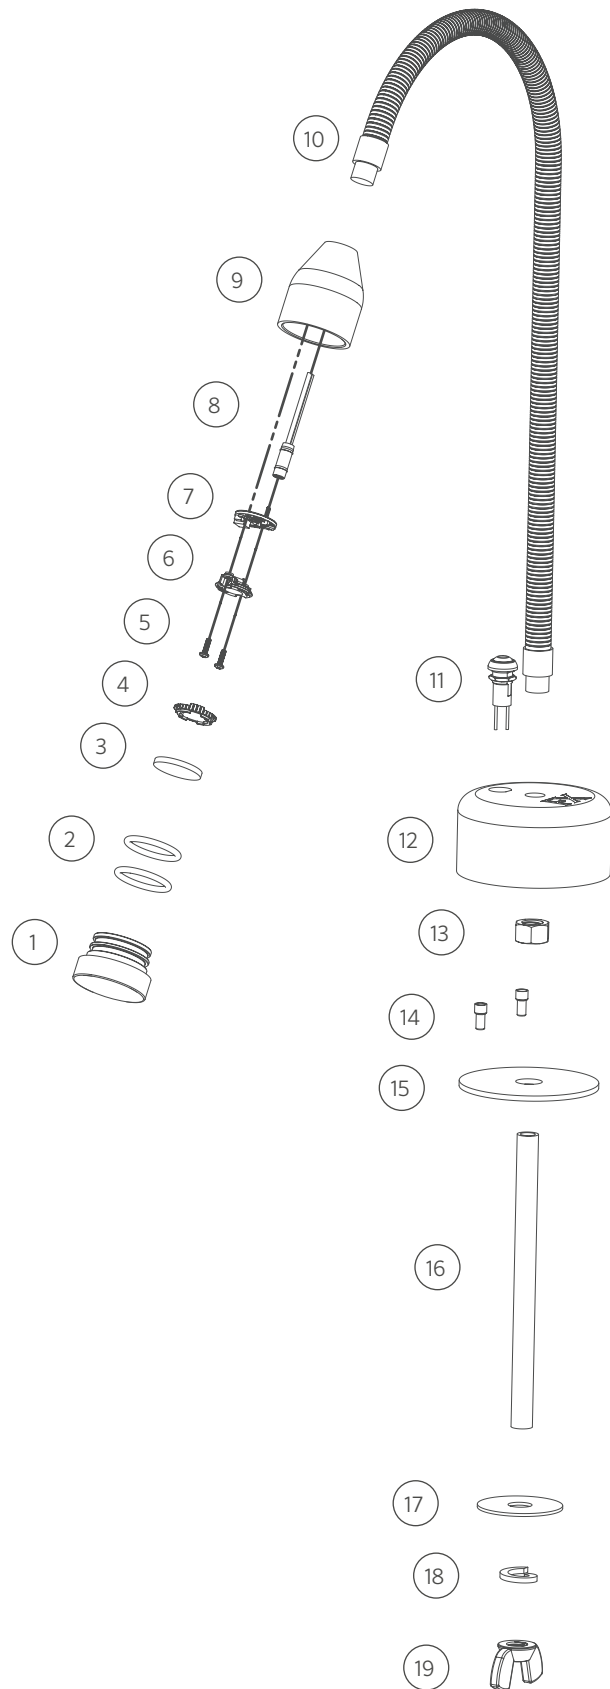

## BQ

ITEM	DESCRIPTION	CATALOG #
1	Shroud	-
2	O-Ring	250010280015
3	Lens	-
1-3	Lens Cap Assembly (Clear)	BQLCSS
4	Diffuser	See LED Chart
5	Screw	See LED Chart
6	LED Reflector	See LED Chart
7	LED Board	See LED Chart
8	Socket, 1.5-meter	752600
9	Body	-
10	Flexible Conduit	250019580000
11	Push Button Switch	250019590000
12	Base	-
13	Hex Nut, 1/2-13	250019830000
14	Wire Crimp Connector	250010920000
15	Base Gasket	250019560000
16	Mounting Rod	250019570000
17	Fender Washer, 1/2"	250019870000
18	Lock Washer, Split, 1/2"	250019820000
19	Wing Nut, 1/2-13	250019840000
1-3	Lens Cap Assembly	BQLCSS

## BQ LED COMPONENTS

ITEM	DESCRIPTION	CATALOG #
4	1 LED Diffuser	770600
5	1/3 LED Screw, 4-40 x 3/8	762400
6	1 LED Reflector	770000
7	LED Board	1LEDULKIT†

†ZD = zoneable and dimmable (add ZD to front of part number)