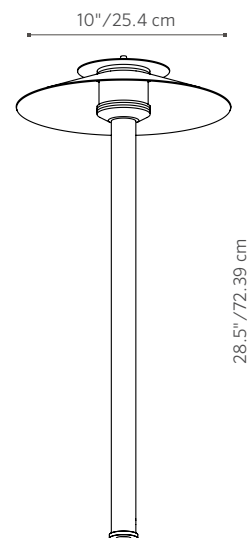

Make a statement with the GN, the companion fixture to the DM. The GN has the same elegant styling of the DM, but it's bigger and bolder. With a diameter of 10", this oversized path light is sized right for large scale spaces. This geometrically perfect design is best used in focal color planter beds to bring the nighttime garden to life with its warm symmetrical circular pool of light.

GN: Path Light

Perfection in Copper

Milled from solid copper, the GN is engineered to make a long term contribution to any fine project. Compare FX copper path lights with any other, and you will find a dramatic difference in quality of materials, precision of fit and consistency of finish.

Over time, copper produces a lovely patina with a full spectrum of earthtones to complement its natural surroundings.

GN: Path Light

FACTORY INSTALLED OPTIONS: Order 1 + 2 + 3 + 4

Step	Description	Code
1	FIXTURE	GN
2	LAMP	20 (5,000 Hr Xenon), 20H, 35H (2,000 Hr Xenon)
3	RISER OPTIONS	12R, 18R, 24R, 36R
4	FINISH	CU, NP, WG, FW, AL, BZ, DG, WI, VF, SB, FB

EXAMPLE: GN-15-20-SB = GN - 20W Xenon Lamp - 18" Riser - Sedona Brown Finish

FIELD INSTALLED OPTIONS: Order Individually

Mounts				
Long Slot Spike (250015840000) 2.5" x 10" Included ▶				
Super Slot Spike (753900) 2" x 10"				
SuperJ-Box (SJ-XX**) 2.5" x 12"				
Post Mount (PM-XX**) 2.5" x 13"				
	Long Slot Spike	Super Slot Spike	Super J-Box XX**	Post Mount XX**