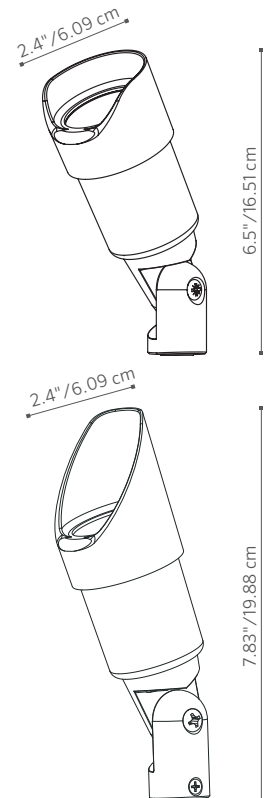

CM-10, CM-20

FOR SMALL SCALE GARDEN ELEMENTS

Use this warm, Xenon lamp source to enhance earth tones or create an intimate atmosphere.

This precision lighting fixture is a fine example of engineering for simplicity and reliability. Through the innovative use of an O-ring hydraulic compression cap seal, the potentially troublesome threads and screws found in other spotlights are eliminated.

The CM is constructed without compromise using aerospace grade alloys and silicone seals.

We have engineered a white reflector to soften the output, thereby allowing the designer to get the benefits of the small, low voltage components, without overpowering the space with light.

Note: This fixture is designed for up lighting only.

ORDERING INFORMATION

CM: Up Light

< LONG SHIELD

FACTORY INSTALLED OPTIONS: Order 1 + 2 + 3 (optional) + 4

FIXTURE CODE	LAMP CODE	SHIELD OPTIONS	FINISH OPTIONS
1 CM	2 10 (10,000 avg. life hours)	3 LS (Long Shield)	4 XX
	20 (5,000 avg. life hours)		(see options to right)