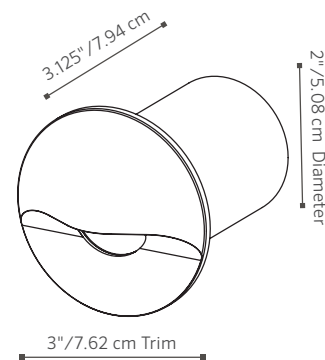

The CG is an unobtrusive specification-grade wall light that provides glare-free illumination. This 12V unit is a perfect choice for high traffic public areas near water such as resort applications. An innovative adjustable lamp mount allows the installer to fine tune beam projection to suit project needs. Solid brass and composite construction make this fixture a lasting value.

CG: Wall Light

FACTORY INSTALLED OPTIONS: Order 1 + 2 + 3

Step	Description	Code
1	FIXTURE	CG
2	LAMP	20 (42° beam, 2,000 Hr Halogen)
3	FINISH	BS, NP, WG, FW, AL, BZ, DG, WI, VF, SB, FB

EXAMPLE: CG-20-BS = CG - 20W Halogen - Natural Brass Finish

The CG includes a 20 watt halogen MR-8 lamp, spread lens, choice of faceplate finish, and mounting sleeve.

* May require longer lead time