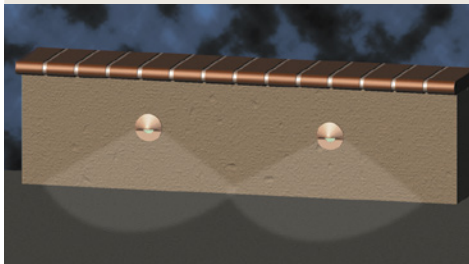

CG: Wall Light

FACTORY INSTALLED OPTIONS: Order 1 + 2 + 3

Step	Description	Code
1	FIXTURE	CG
2	LAMP	20 (42° beam, 2,000 Hr Halogen)
3	FINISH	BS, NP, WG, FW, AL, BZ, DG, WI, VF, SB, FB

EXAMPLE: CG-20-BS = CG - 20W Halogen - Natural Brass Finish

PHOTOMETRICS:

Spacing for minimum footcandle illumination on level ground.

Note: 1fc for commercial projects
.3fc for residential projects

Wall