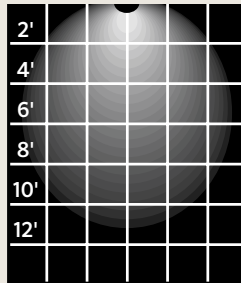

Footcandles:

DISTANCE	CG-20
2'	14
4'	2.5
6'	.93
8'	.53
10'	.38
12'	.1

For conversion to lumens: Multiply footcandles x 10. See FX glossary for a full description of fc and lumens.