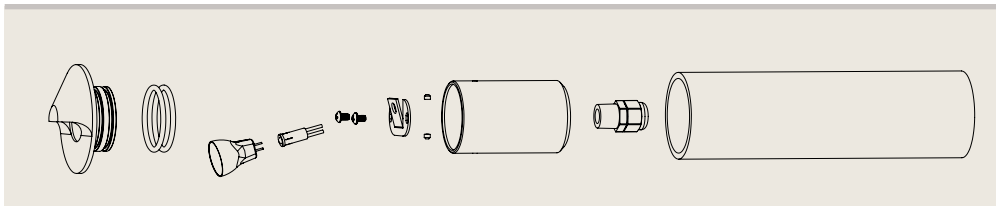

The CG is an unobtrusive specification-grade wall light that provides glare-free illumination. This 12V unit is a perfect choice for high traffic public areas near water such as resort applications. An innovative adjustable lamp mount allows the installer to fine tune beam projection to suit project needs. Solid brass and composite construction make this fixture a lasting value.

CG: Wall Light

FACTORY INSTALLED OPTIONS: Order 1 + 2 + 3

Step	Description	Code
1	FIXTURE	CG
2	LAMP	20 (42° beam, 2,000 Hr Halogen)
3	FINISH	BS, NP, WG, FW, AL, BZ, DG, WI, VF, SB, FB

EXAMPLE: CG-20-BS = CG - 20W Halogen - Natural Brass Finish

PHOTOMETRICS:

Spacing for minimum footcandle illumination on level ground.

Note: 1fc for commercial projects
.3fc for residential projects

Wall

Footcandles:

DISTANCE	CG-20
2'	14
4'	2.5
6'	.93
8'	.53
10'	.38
12'	.1

For conversion to lumens: Multiply footcandles x 10. See FX glossary for a full description of fc and lumens.

DETAIL:

METALS

-  **NP** = Nickel Plate*
-  **BS** = Natural Brass

POWDER COAT

-  **WG** = White Gloss
-  **FW** = Flat White
-  **AL** = Almond
-  **BZ** = Bronze Metallic
-  **DG** = Desert Granite
-  **WI** = Weathered Iron
-  **VF** = Verde Speckle
-  **SB** = Sedona Brown
-  **FB** = Flat Black