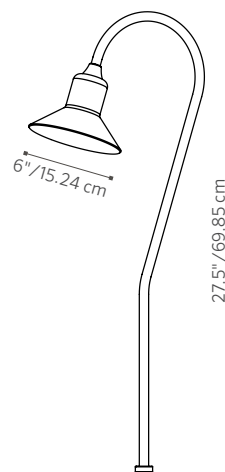

AL: Path Light

FACTORY INSTALLED OPTIONS: Order 1 + 2 + 3

Step	Description	Code
1	FIXTURE	AL
2	LAMP	12 (700 Hr Incandescent), 18 (1,000 Hr Incandescent), 25 (1,200 Hr Incandescent)
3	FINISH	CU, NP, WG, FW, AL, BZ, DG, WI, VF, SB, FB

EXAMPLE: AL-18-VF = AL - 18W Incandescent - Verde Speckle Finish

FIELD INSTALLED OPTIONS: Order Individually

Mounts

Long Slot Spike (250015840000) 2.5" x 10" Included ▶	
Super Slot Spike (753900) 2" x 10"	
SuperJ-Box (SJ-XX**) 2.5" x 12"	
Post Mount (PM-XX**) 2.5" x 13"	
	<p>Long Slot Spike</p> <p>Super Slot Spike</p> <p>Super J-Box XX**</p> <p>Post Mount XX**</p>

Footcandles:

DISTANCE	AL-12	AL-18
4'	1.1	1.4
8'	.23	.27
12'	.07	.11
16'	.01	.03

For conversion to lumens: Multiply footcandles x 10. See FX glossary for a full description of fc and lumens.

POWDER COAT

	WG = White Gloss
	FW = Flat White
	AL = Almond
	BZ = Bronze Metallic
	DG = Desert Granite
	WI = Weathered Iron
	VF = Verde Speckle
	SB = Sedona Brown
	FB = Flat Black