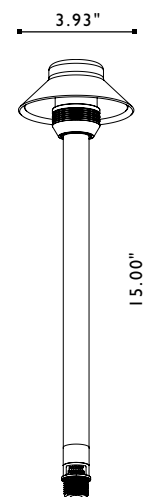

FX | LUMINAIRE®
AP-10, AP-15, AP-20

ALLEGROPIANTA® | FX LUMINAIRE®

WHAT'S OLD, IS NEW!

AllegroPianta® is the new sister fixture to our SaguaroPetite® and our pathlite family.

We have extended our pathlite family with the new AllegroPianta® (AP). It is the newest addition to the petite family. Similar to the SP in size and shape, the AP has a smooth, all copper top, finish, while the SP has a sharp and stylish brass top.

This patent pending luminaire, milled from extra-heavy gauge copper and solid brass, is designed for today's crowded planters. When incorporated with plant material, the AP simply disappears into the garden.

And since the AP is precisely machined from solid copper, it will last for decades even at the ocean's edge.

PERIMETER LIGHTING

ALLEGROPIANTA® - ORDERING INFORMATION

The AP comes standard with 20 watt Xenon G4 lamp, Super Slot Spike®, and in Copper (CU).

STANDARD PARTS:

ORDERING SAMPLE:

SECTIONS:	DESCRIPTION:	WHAT TO ORDER:
1 + 2 + 3 + 4 <small>optional</small>	 +  +  + 	= AP-15-12R
A and/or B	PostMount	= PM
	26' Lead Wire	= 26

NON-STANDARD OPTIONS:

MUST BE ORDERED ON SEPARATE LINE!