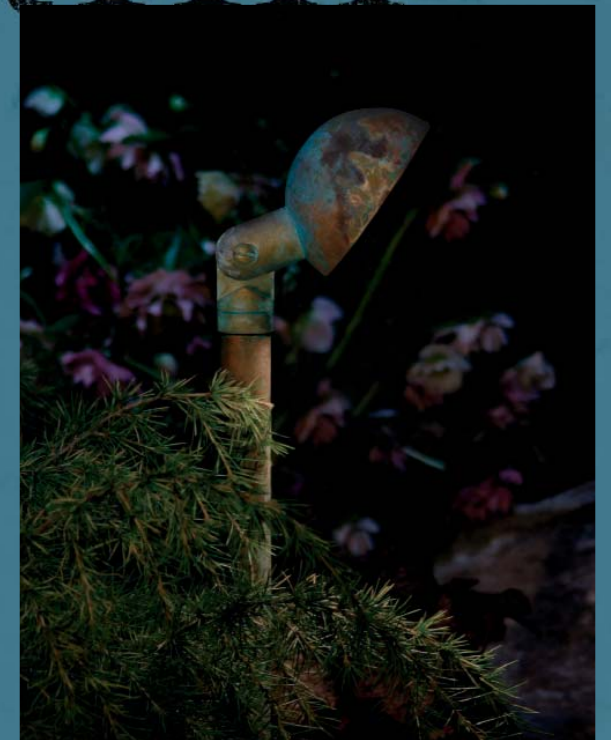

**FX**  
LUMINAIRE

angle

direct

FX Luminaire® 800-688-1269 [www.FXL.com](http://www.FXL.com)  
specification grade low voltage exterior lighting components

## PRACTICAL MEETS SOPHISTICATION

FX introduces a fresh approach to pathlighting: the GuscioTartaruga.

Unlike any other pathlite, the GT is specially designed to make it adaptable to a wide range of lighting needs. With its flexibility in adjustment to any angle, your favorite path, plant or flower will not be left in the dark. Designed with the user in mind, its aim is to highlight what YOU want – not what your lighting fixture wants.

## FULLY CUSTOMIZABLE

Pivot the GT down to illuminate desirable features directly below, angle it up to highlight a subject further away, or choose any angle in between for any object in between! Its flexibility is infinite. Perfect for illuminating steps, flower beds or even backyard golf putting greens.